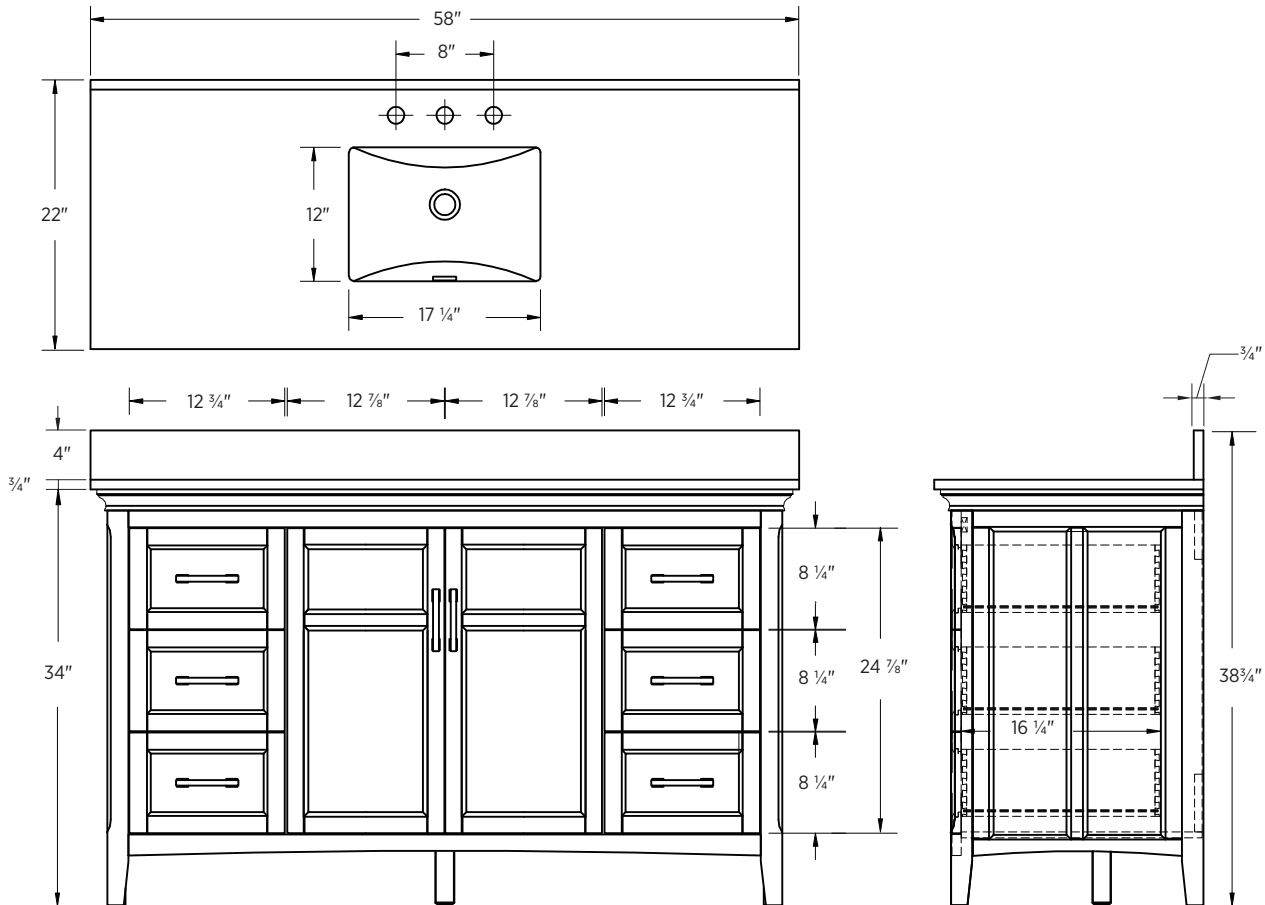

SPECIFICATIONS:

- 2 slow close doors with concealed hinges and 6 slow close drawers
- Chrome hardware
- Assembled vanity
- Carrara White engineered stone top with rectangular vitreous china undermount sink included
- 8" center faucet drillings
- 4" high backsplash included

OVERALL DIMENSIONS:

TOP:

58" (W) x 22" (D) x 3/4" (H) or 4 3/4" (H) with Backsplash
 1473mm (W) x 559mm (D) x 19mm (H)

VANITY:

57" (W) x 21" (D) x 34" (H)
 1448mm (W) x 533mm (D) x 864mm (H)

SHIPPING:

TOP:

Cube 11.5
GW 121.0 lbs

VANITY:

Cube 34.89
GW 185.9 lbs

ITEM TO BE SPECIFIED:

WHITE:

ABWVT5821

UPC: 721015421917

Notes:

Important: Dimensions of product are nominal and may vary within the range of tolerances allowed. These measurements are subject to change or cancellation. No responsibility is assumed for use of superseded or voided pages.