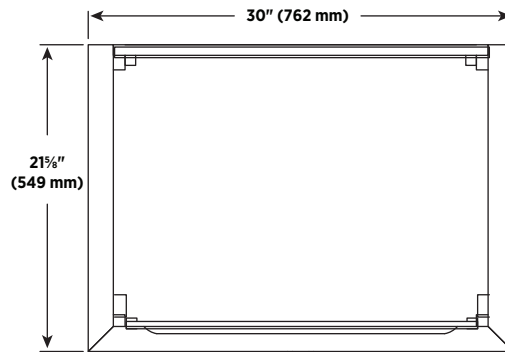

SPECIFICATIONS

- Grey or white finish
- 2 Slow close doors
- Concealed adjustable hinges
- Satin nickel hardware
- Assembled vanity
- Virtual combo top options available on homedepot.ca

OVERALL DIMENSIONS

30" W x 21⁵/₈" D x 34" H
762mm W x 549mm D x 864mm H

SHIPPING

Cube 20
GW 63.36 lbs

ITEMS TO BE SPECIFIED

GREY
 ASGRA3021

UPC: 721015371748

WHITE
 ASWA3021

UPC: 721015372424

NOTES:

Important: Dimensions of product are nominal and may vary within the range of tolerances allowed. These measurements are subject to change or cancellation. No responsibility is assumed for use of superseded or voided pages.