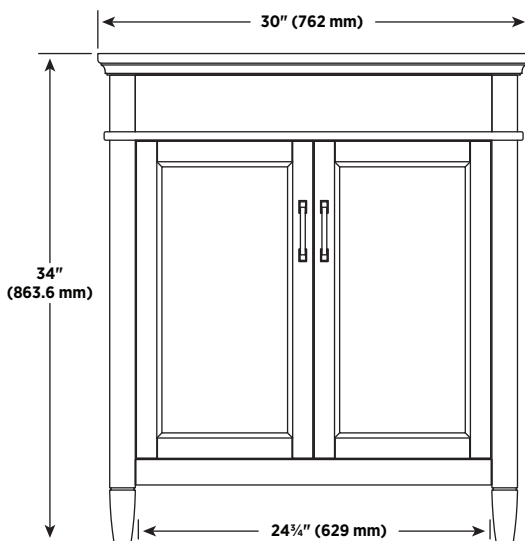

SPECIFICATIONS

- Grey or white finish
- 2 Slow close doors
- Concealed adjustable hinges
- Satin nickel hardware
- Assembled vanity
- Virtual combo top options available on homedepot.ca

OVERALL DIMENSIONS

30" W x 21⁵/₈" D x 34" H
762mm W x 549mm D x 864mm H

SHIPPING

Cube 20
GW 63.36 lbs

ITEMS TO BE SPECIFIED

GREY
 ASGRA3021

UPC: 721015371748

WHITE
 ASWA3021

UPC: 721015372424

NOTES:

Important: Dimensions of product are nominal and may vary within the range of tolerances allowed. These measurements are subject to change or cancellation. No responsibility is assumed for use of superseded or voided pages.