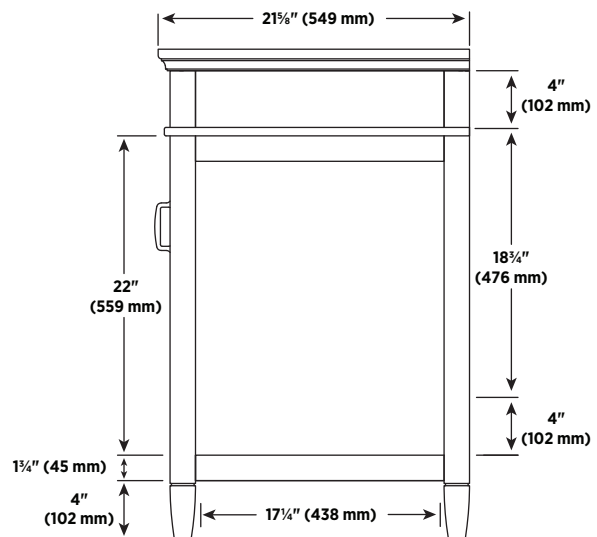

SPECIFICATIONS

- Grey or white finish
- 2 Slow close doors
- Concealed adjustable hinges
- Satin nickel hardware
- Assembled vanity
- Virtual combo top options available on homedepot.ca

OVERALL DIMENSIONS

30" W x 21⁵/₈" D x 34" H
762mm W x 549mm D x 864mm H

SHIPPING

Cube 20
GW 63.36 lbs

ITEMS TO BE SPECIFIED

GREY
 ASGRA3021

UPC: 721015371748

WHITE
 ASWA3021

UPC: 721015372424

NOTES:

Important: Dimensions of product are nominal and may vary within the range of tolerances allowed. These measurements are subject to change or cancellation. No responsibility is assumed for use of superseded or voided pages.