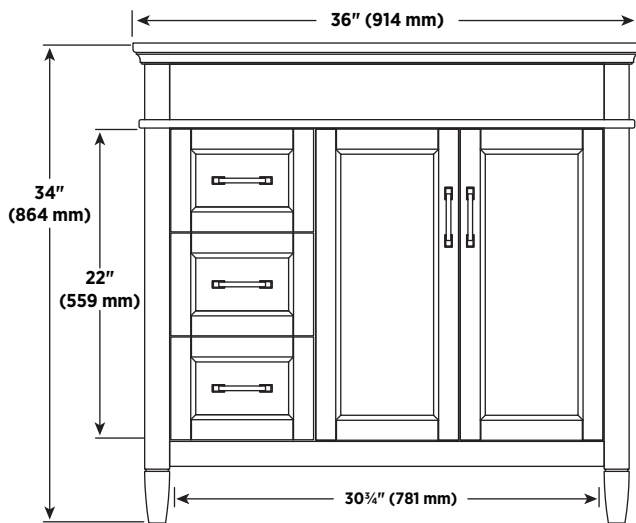

SPECIFICATIONS

- Grey or white finish
- 2 Slow close doors
- 3 Slow close drawers on left side
- Concealed adjustable hinges
- Satin nickel hardware
- Assembled vanity
- Virtual combo top options available on homedepot.ca

OVERALL DIMENSIONS

36" W x 21⁵/₈" D x 34" H
914mm W x 549mm D x 864mm H

SHIPPING

Cube 23.5
GW 99.44 lbs

ITEMS TO BE SPECIFIED

GREY

ASGRA3621DL

UPC: 721015371755

WHITE

ASWA3621DL

UPC: 721015372431

NOTES:

Important: Dimensions of product are nominal and may vary within the range of tolerances allowed. These measurements are subject to change or cancellation. No responsibility is assumed for use of superseded or voided pages.