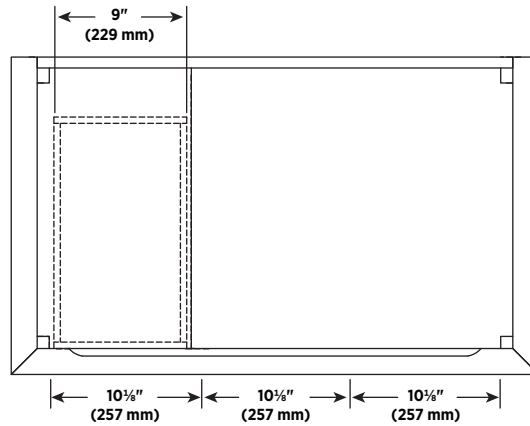

SPECIFICATIONS

- Grey or white finish
- 2 Slow close doors
- 3 Slow close drawers on left side
- Concealed adjustable hinges
- Satin nickel hardware
- Assembled vanity
- Virtual combo top options available on homedepot.ca

OVERALL DIMENSIONS

36" W x 21⁵/₈" D x 34" H
914mm W x 549mm D x 864mm H

SHIPPING

Cube 23.5
GW 99.44 lbs

ITEMS TO BE SPECIFIED

GREY

ASGRA3621DL

UPC: 721015371755

WHITE

ASWA3621DL

UPC: 721015372431

NOTES:

Important: Dimensions of product are nominal and may vary within the range of tolerances allowed. These measurements are subject to change or cancellation. No responsibility is assumed for use of superseded or voided pages.