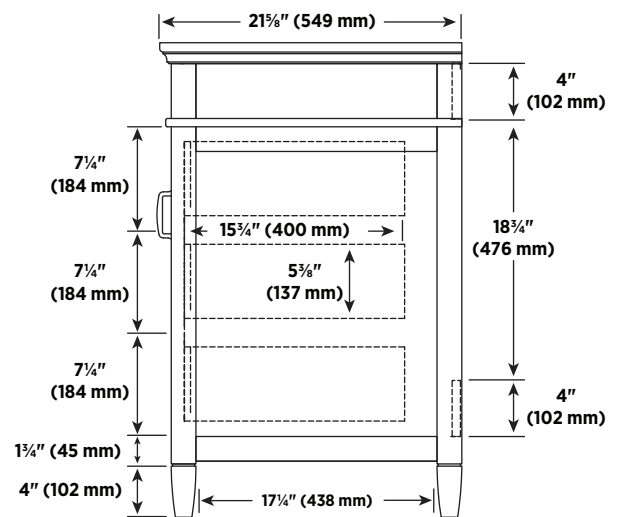

SPECIFICATIONS

- Grey or white finish
- 2 Slow close doors
- 3 Slow close drawers on left side
- Concealed adjustable hinges
- Satin nickel hardware
- Assembled vanity
- Virtual combo top options available on homedepot.ca

OVERALL DIMENSIONS

36" W x 21⁵/₈" D x 34" H
914mm W x 549mm D x 864mm H

SHIPPING

Cube 23.5
GW 99.44 lbs

ITEMS TO BE SPECIFIED

GREY

ASGRA3621DL

UPC: 721015371755

WHITE

ASWA3621DL

UPC: 721015372431

NOTES:

Important: Dimensions of product are nominal and may vary within the range of tolerances allowed. These measurements are subject to change or cancellation. No responsibility is assumed for use of superseded or voided pages.