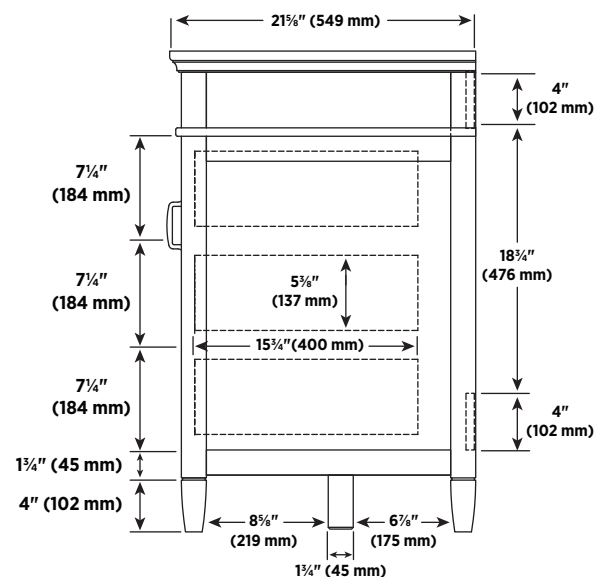

SPECIFICATIONS

- Grey or white finish
- 2 Slow close doors
- 3 Slow close drawers on right side
- Concealed adjustable hinges
- Satin nickel hardware
- Assembled vanity
- Virtual combo top options available on homedepot.ca

OVERALL DIMENSIONS

48" W x 21⁵/₈" D x 34" H
1219mm W x 549mm D x 864mm H

SHIPPING

Cube 30.5
GW 113.08 lbs

ITEMS TO BE SPECIFIED

GREY

ASGRA4821DR

UPC: 721015371786

WHITE

ASWA4821DR

UPC: 721015372462

NOTES:

Important: Dimensions of product are nominal and may vary within the range of tolerances allowed. These measurements are subject to change or cancellation. No responsibility is assumed for use of superseded or voided pages.