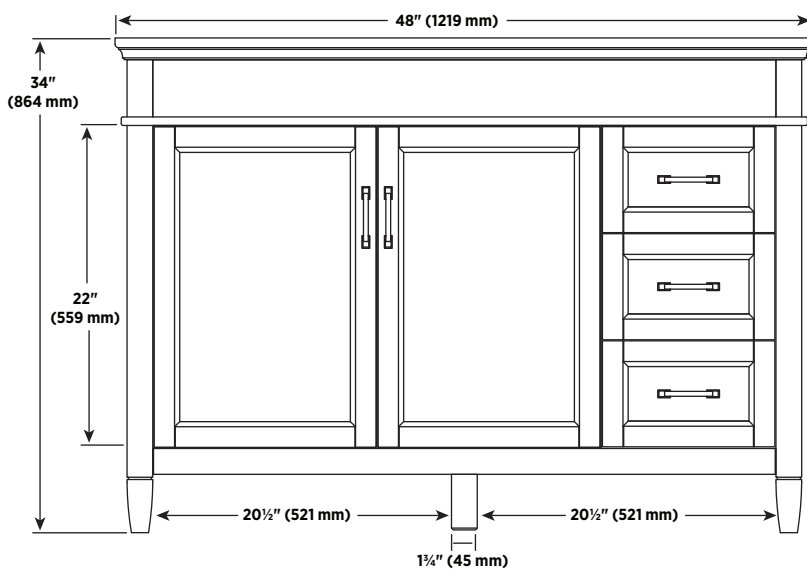

SPECIFICATIONS

- Grey or white finish
- 2 Slow close doors
- 3 Slow close drawers on right side
- Concealed adjustable hinges
- Satin nickel hardware
- Assembled vanity
- Virtual combo top options available on homedepot.ca

OVERALL DIMENSIONS

48" W x 21⁵/₈" D x 34" H
1219mm W x 549mm D x 864mm H

SHIPPING

Cube 30.5
GW 113.08 lbs

ITEMS TO BE SPECIFIED

GREY

ASGRA4821DR

UPC: 721015371786

WHITE

ASWA4821DR

UPC: 721015372462

NOTES:

Important: Dimensions of product are nominal and may vary within the range of tolerances allowed. These measurements are subject to change or cancellation. No responsibility is assumed for use of superseded or voided pages.