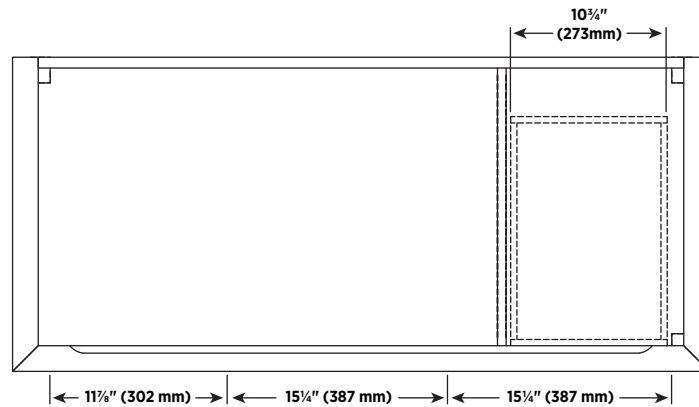

SPECIFICATIONS

- Grey or white finish
- 2 Slow close doors
- 3 Slow close drawers on right side
- Concealed adjustable hinges
- Satin nickel hardware
- Assembled vanity
- Virtual combo top options available on homedepot.ca

OVERALL DIMENSIONS

48" W x 21⁵/₈" D x 34" H
1219mm W x 549mm D x 864mm H

SHIPPING

Cube 30.5
GW 113.08 lbs

ITEMS TO BE SPECIFIED

GREY

ASGRA4821DR

UPC: 721015371786

WHITE

ASWA4821DR

UPC: 721015372462

NOTES:

Important: Dimensions of product are nominal and may vary within the range of tolerances allowed. These measurements are subject to change or cancellation. No responsibility is assumed for use of superseded or voided pages.