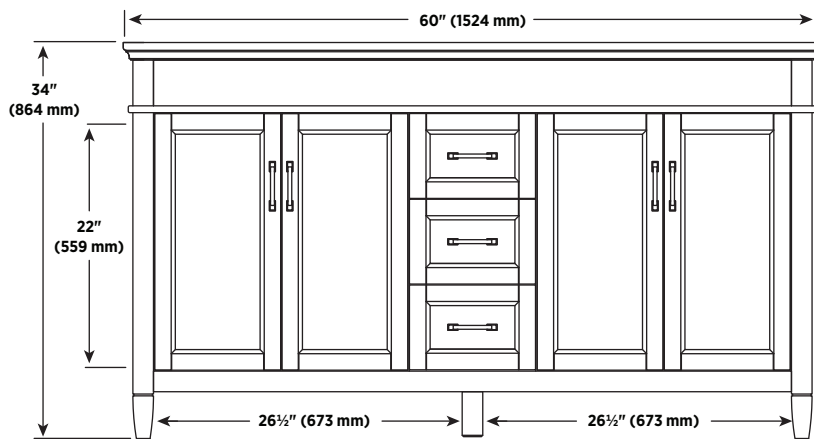

OVERALL DIMENSIONS

60" W x 21⁵/₈" D x 34" H
1524mm W x 549mm D x 864mm H

SHIPPING

Cube 37.6
GW 132.44 lbs

ITEMS TO BE SPECIFIED

GREY

ASGRA6021D

UPC: 721015371793

WHITE

ASWA6021D

UPC: 721015372479

NOTES:

Important: Dimensions of product are nominal and may vary within the range of tolerances allowed. These measurements are subject to change or cancellation. No responsibility is assumed for use of superseded or voided pages.