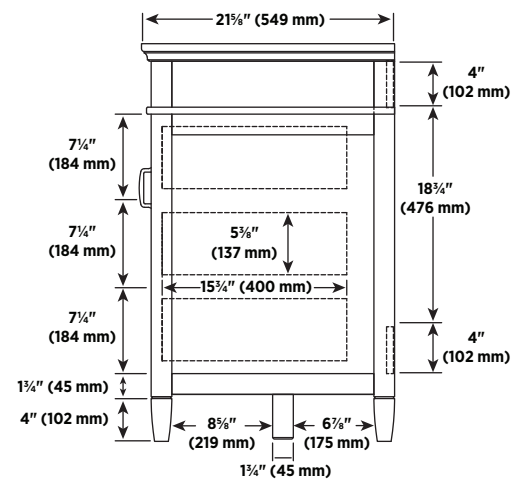

OVERALL DIMENSIONS

60" W x 21⁵/₈" D x 34" H
1524mm W x 549mm D x 864mm H

SHIPPING

Cube 37.6
GW 132.44 lbs

ITEMS TO BE SPECIFIED

GREY

ASGRA6021D

UPC: 721015371793

WHITE

ASWA6021D

UPC: 721015372479

NOTES:

Important: Dimensions of product are nominal and may vary within the range of tolerances allowed. These measurements are subject to change or cancellation. No responsibility is assumed for use of superseded or voided pages.