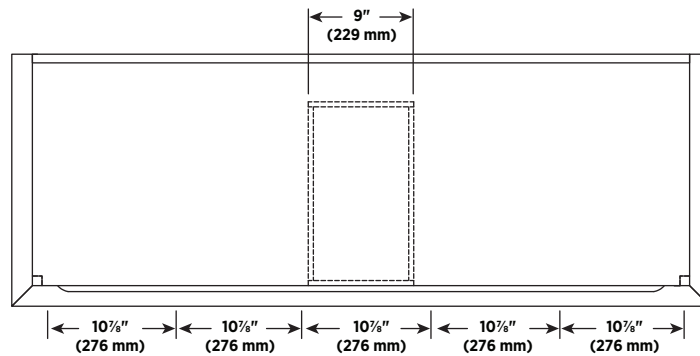

OVERALL DIMENSIONS

60" W x 21⁵/₈" D x 34" H
1524mm W x 549mm D x 864mm H

SHIPPING

Cube 37.6
GW 132.44 lbs

ITEMS TO BE SPECIFIED

GREY

ASGRA6021D

UPC: 721015371793

WHITE

ASWA6021D

UPC: 721015372479

NOTES:

Important: Dimensions of product are nominal and may vary within the range of tolerances allowed. These measurements are subject to change or cancellation. No responsibility is assumed for use of superseded or voided pages.