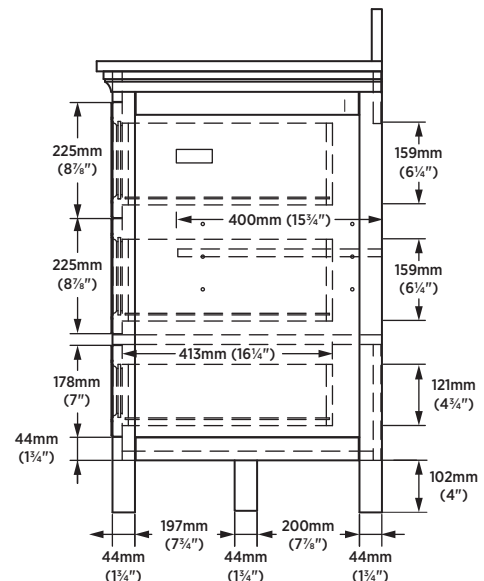

## SHIPPING

**Cube** 34.57  
**GW** 279.91 lbs

## OVERALL DIMENSIONS

49" (W) x 22" (D) x 38¾" (H)

1245 mm (W) x 559 mm (D) x 984 mm (H)

**Important:** Dimensions of product are nominal and may vary within the range of tolerances allowed. These measurements are subject to change or cancellation. No responsibility is assumed for use of superseded or voided pages.