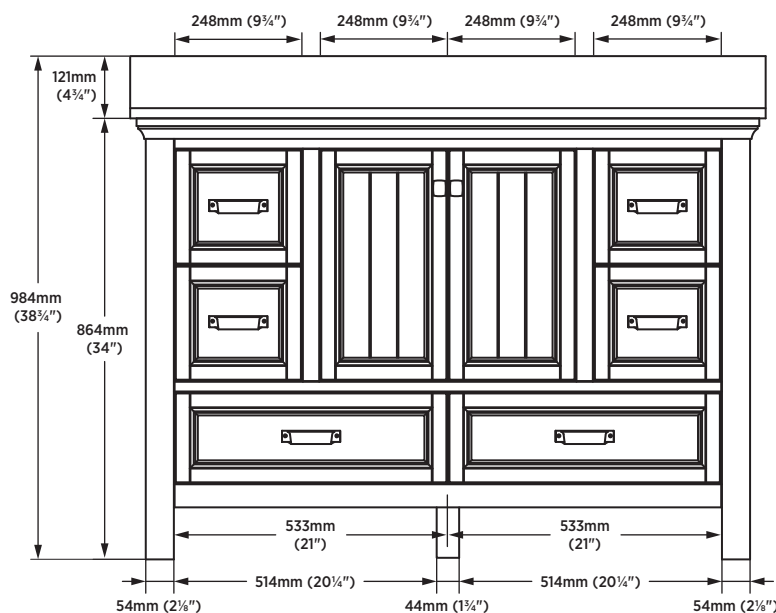

## SPECIFICATIONS

- Harbour blue finish
- 2 slow close doors
- 6 slow close drawers
- 1 adjustable shelf
- White engineered stone top with backsplash
- White vitreous china rectangular undermount sink
- 8" Centre faucet drilling
- Chrome hardware
- Adjustable leg levelers
- Assembled vanity
- Installation of sink to top required
- Faucet not included

## SHIPPING

**Cube** 34.57  
**GW** 279.91 lbs

## OVERALL DIMENSIONS

49" (W) x 22" (D) x 38¾" (H)

1245 mm (W) x 559 mm (D) x 984 mm (H)

**Important:** Dimensions of product are nominal and may vary within the range of tolerances allowed. These measurements are subject to change or cancellation. No responsibility is assumed for use of superseded or voided pages.