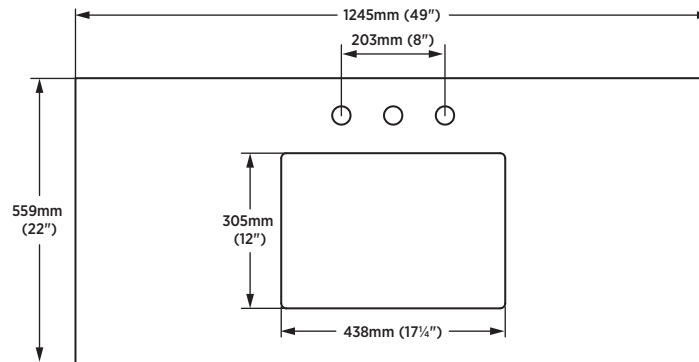

## SHIPPING

**Cube** 34.57  
**GW** 279.91 lbs

## OVERALL DIMENSIONS

49" (W) x 22" (D) x 38¾" (H)

1245 mm (W) x 559 mm (D) x 984 mm (H)

**Important:** Dimensions of product are nominal and may vary within the range of tolerances allowed. These measurements are subject to change or cancellation. No responsibility is assumed for use of superseded or voided pages.