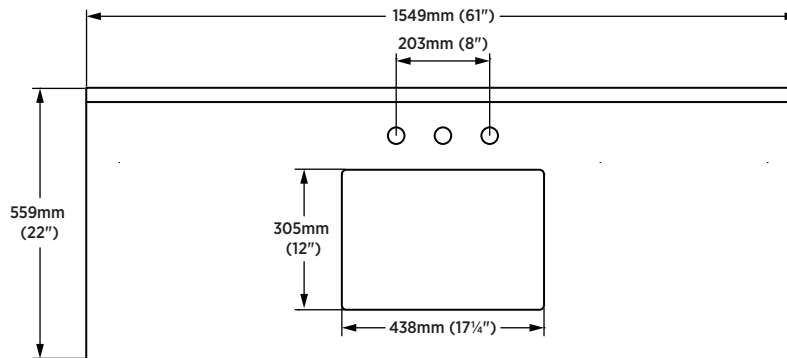

SPECIFICATIONS

- Harbour blue finish
- 2 slow close doors
- 6 slow close drawers
- 1 adjustable shelf
- White engineered stone top with backsplash
- 1 White vitreous china rectangular undermount sink
- 8" Centre faucet drilling
- Chrome hardware
- Adjustable leg levelers
- Assembled vanity
- Installation of sink to top required
- Faucet not included

ITEMS TO BE SPECIFIED

HARBOUR BLUE

AXFBA6122D

UPC: 721015433606

SHIPPING

Cube 42.60
GW 316.80 lbs

OVERALL DIMENSIONS

61" (W) x 22" (D) x 38¾" (H)

1549 mm (W) x 559 mm (D) x 984 mm (H)

Important: Dimensions of product are nominal and may vary within the range of tolerances allowed. These measurements are subject to change or cancellation. No responsibility is assumed for use of superseded or voided pages.