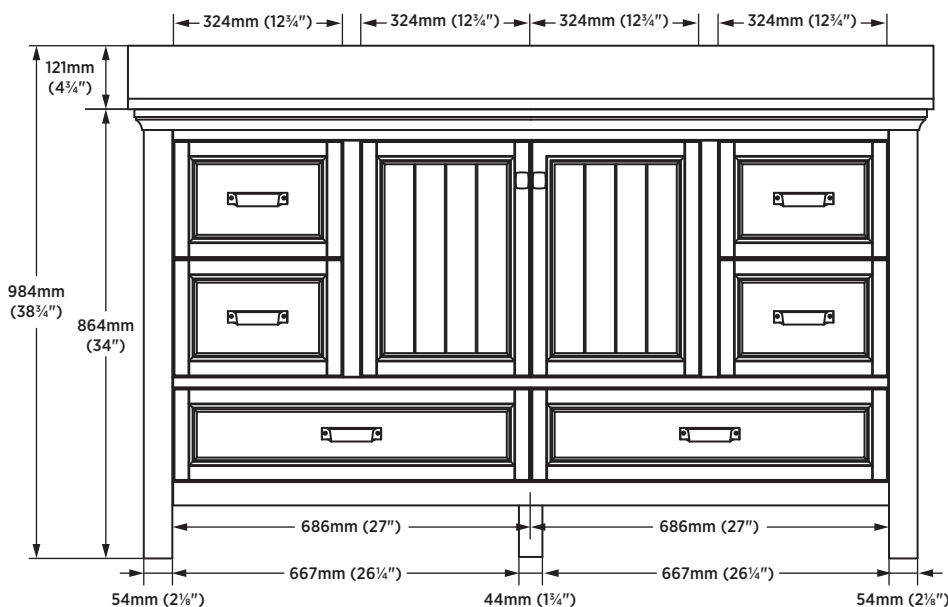

SPECIFICATIONS

- Harbour blue finish
- 2 slow close doors
- 6 slow close drawers
- 1 adjustable shelf
- White engineered stone top with backsplash
- 1 White vitreous china rectangular undermount sink
- 8" Centre faucet drilling
- Chrome hardware
- Adjustable leg levelers
- Assembled vanity
- Installation of sink to top required
- Faucet not included

ITEMS TO BE SPECIFIED

HARBOUR BLUE

AXFBA6122D

UPC: 721015433606

SHIPPING

Cube 42.60
GW 316.80 lbs

OVERALL DIMENSIONS

61" (W) x 22" (D) x 38¾" (H)

1549 mm (W) x 559 mm (D) x 984 mm (H)

Important: Dimensions of product are nominal and may vary within the range of tolerances allowed. These measurements are subject to change or cancellation. No responsibility is assumed for use of superseded or voided pages.