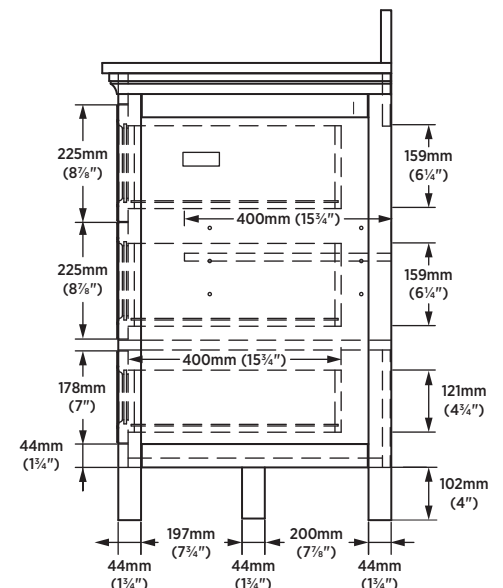

SPECIFICATIONS

- Harbour blue finish
- 2 slow close doors
- 6 slow close drawers
- 1 adjustable shelf
- White engineered stone top with backsplash
- 1 White vitreous china rectangular undermount sink
- 8" Centre faucet drilling
- Chrome hardware
- Adjustable leg levelers
- Assembled vanity
- Installation of sink to top required
- Faucet not included

ITEMS TO BE SPECIFIED

HARBOUR BLUE

AXFBA6122D

UPC: 721015433606

SHIPPING

Cube 42.60
GW 316.80 lbs

OVERALL DIMENSIONS

61" (W) x 22" (D) x 38¾" (H)

1549 mm (W) x 559 mm (D) x 984 mm (H)

Important: Dimensions of product are nominal and may vary within the range of tolerances allowed. These measurements are subject to change or cancellation. No responsibility is assumed for use of superseded or voided pages.