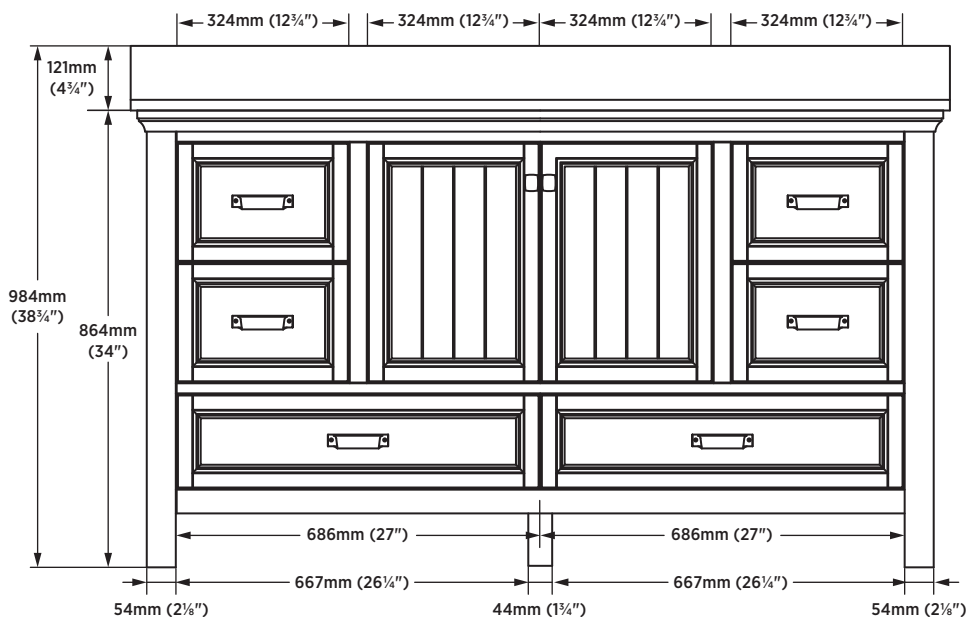

## SPECIFICATIONS

- White finish
- 2 slow close doors
- 6 slow close drawers
- 1 adjustable shelf
- White engineered stone top with backsplash
- 1 White vitreous china rectangular undermount sink
- 8" Centre faucet drilling
- Chrome hardware
- Adjustable leg levelers
- Assembled vanity
- Installation of sink to top required
- Faucet not included

## SHIPPING

**Cube** 42.60  
**GW** 316.80 lbs

## OVERALL DIMENSIONS

61" (W) x 22" (D) x 38¾" (H)

1549 mm (W) x 559 mm (D) x 984 mm (H)

**Important:** Dimensions of product are nominal and may vary within the range of tolerances allowed. These measurements are subject to change or cancellation. No responsibility is assumed for use of superseded or voided pages.