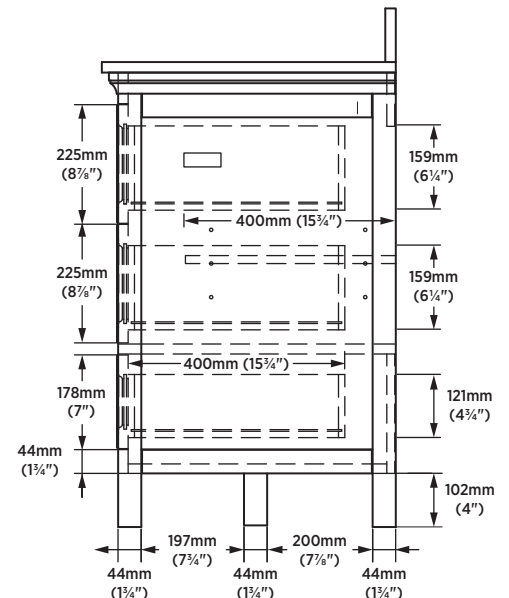

## SPECIFICATIONS

- White finish
- 2 slow close doors
- 6 slow close drawers
- 1 adjustable shelf
- White engineered stone top with backsplash
- 1 White vitreous china rectangular undermount sink
- 8" Centre faucet drilling
- Chrome hardware
- Adjustable leg levelers
- Assembled vanity
- Installation of sink to top required
- Faucet not included

## SHIPPING

**Cube** 42.60  
**GW** 316.80 lbs

## OVERALL DIMENSIONS

61" (W) x 22" (D) x 38¾" (H)

1549 mm (W) x 559 mm (D) x 984 mm (H)

**Important:** Dimensions of product are nominal and may vary within the range of tolerances allowed. These measurements are subject to change or cancellation. No responsibility is assumed for use of superseded or voided pages.