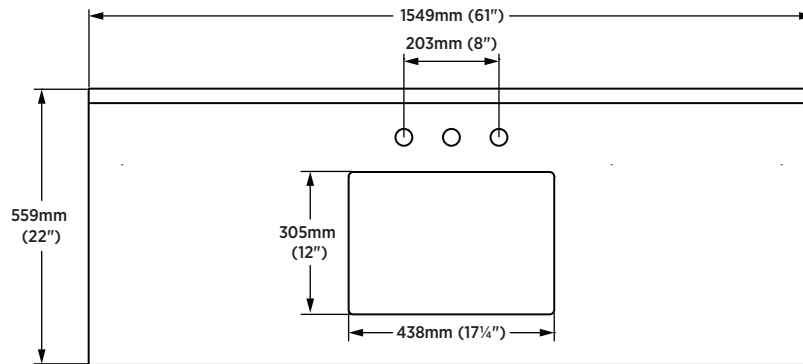

## SHIPPING

**Cube** 42.60  
**GW** 316.80 lbs

## OVERALL DIMENSIONS

61" (W) x 22" (D) x 38¾" (H)

1549 mm (W) x 559 mm (D) x 984 mm (H)

**Important:** Dimensions of product are nominal and may vary within the range of tolerances allowed. These measurements are subject to change or cancellation. No responsibility is assumed for use of superseded or voided pages.