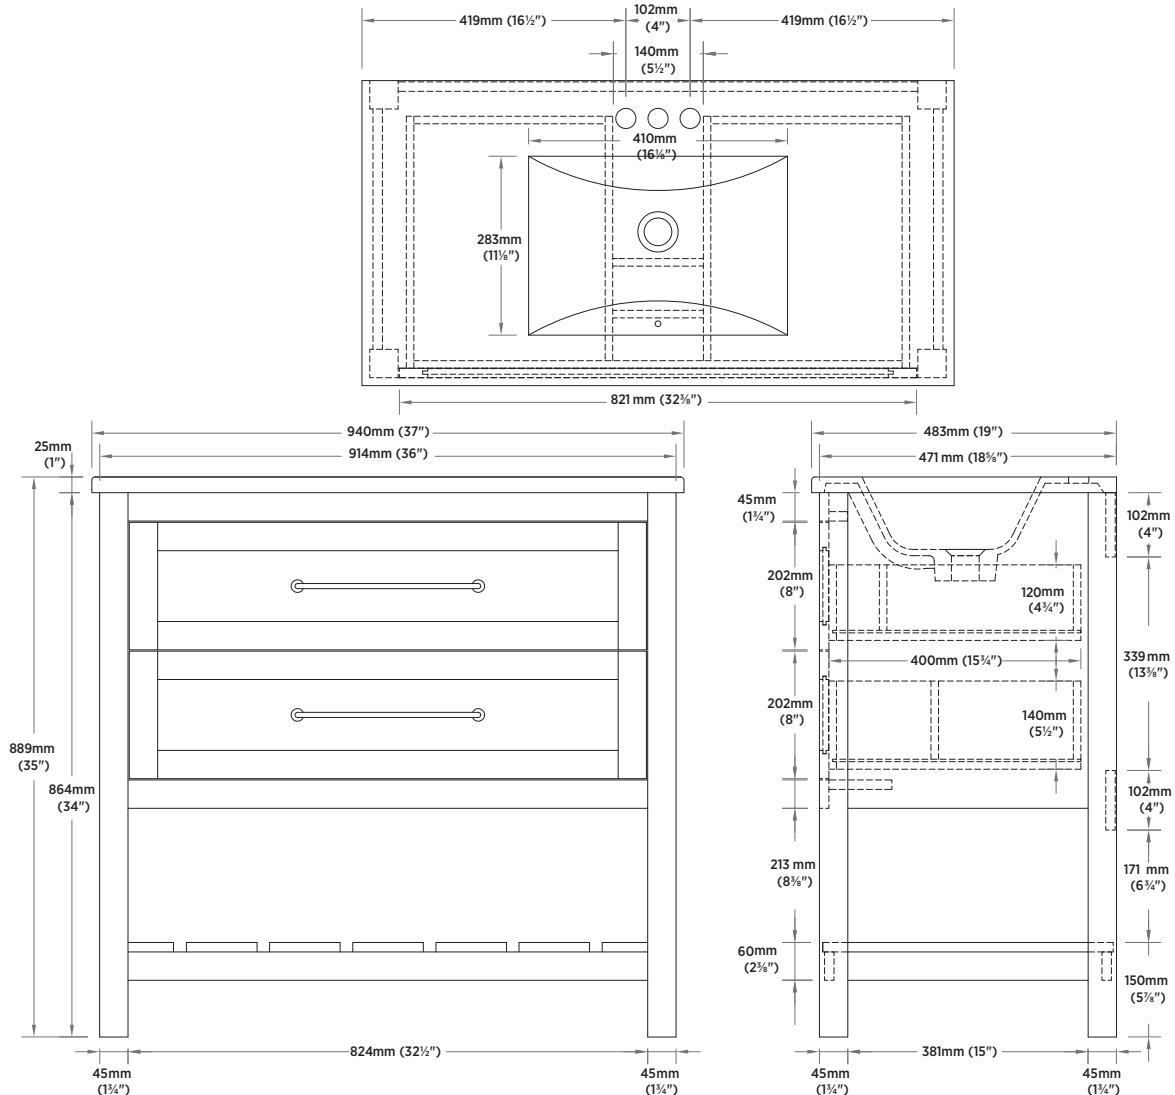

## SPECIFICATIONS

- White Oak finish
- 4" Centre
- Cultured marble top with integrated sink
- 2 U-shaped drawers
- 1 bottom open shelf
- Faucet not included

## OVERALL DIMENSIONS

940mm (W) x 483mm (D) x 889mm (H)  
37" (W) x 19" (D) x 35" (H)

## SHIPPING

**Cube** 19.3

**GW** 122.32 lbs

## NOTES:

**Important:** Dimensions of product are nominal and may vary within the range of tolerances allowed. These measurements are subject to change or cancellation. No responsibility is assumed for use of superseded or voided pages.