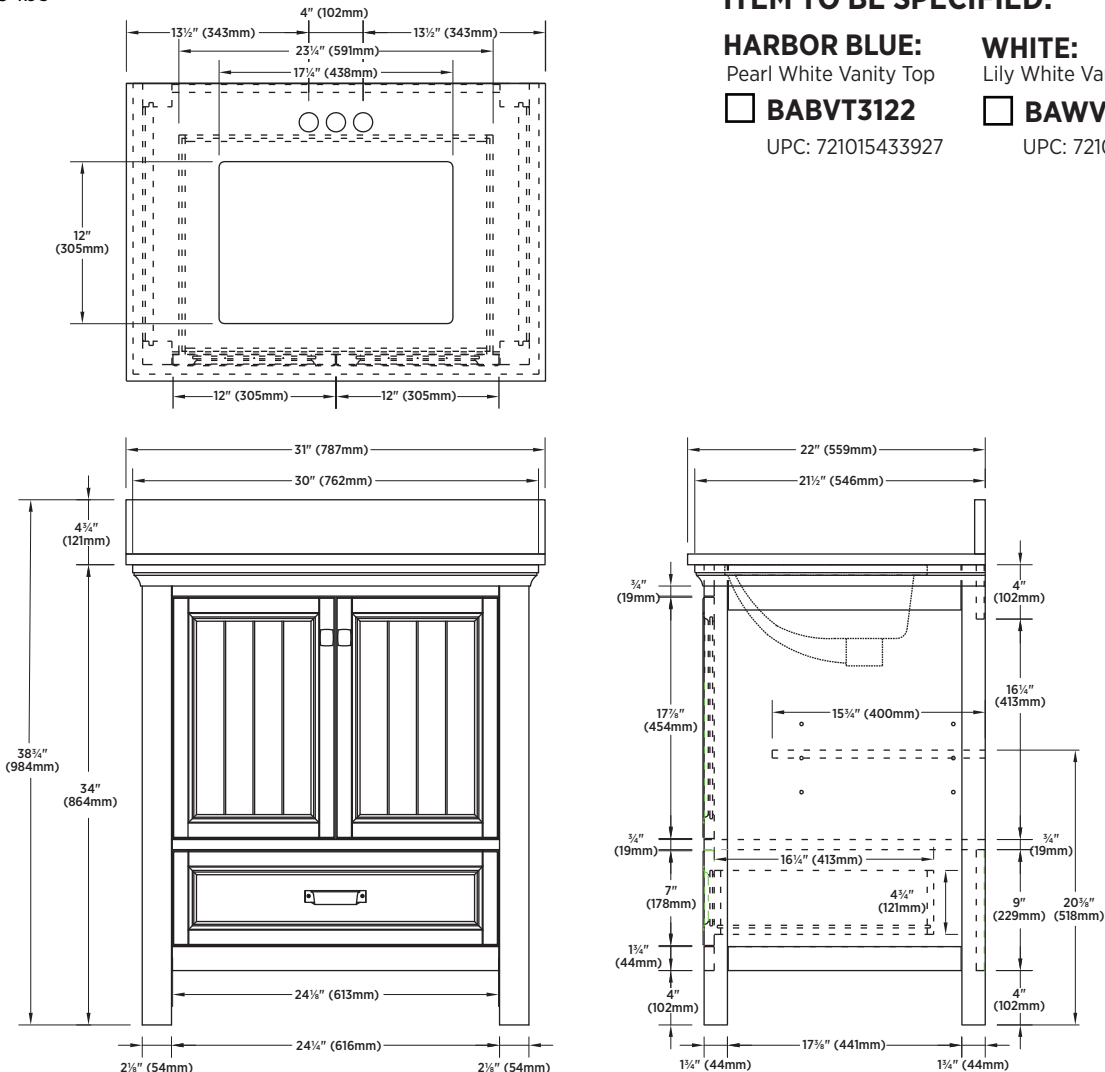

SPECIFICATIONS:

- Harbor blue or white finish
- 2 Slow close doors
- 1 Bottom slow close drawer
- 1 Adjustable shelf
- Assembled vanity with pre-attached engineered stone top
- Vitreous china rectangular undermount sink pre-attached
- Chrome hardware
- 4" hole faucet drilling
- Faucet not included

OVERALL DIMENSIONS:

31" (W) x 22" (D) x 38³/₄" (H)

787mm (W) x 559mm (D) x 984mm (H)

SHIPPING:

Cube 20.24
GW 153 lbs

ITEM TO BE SPECIFIED:

HARBOR BLUE:
Pearl White Vanity Top

BABVT3122
UPC: 721015433927

WHITE:
Lily White Vanity Top

BAWVT3122
UPC: 721015433958

Notes:

Important: Dimensions of product are nominal and may vary within the range of tolerances allowed. These measurements are subject to change or cancellation. No responsibility is assumed for use of superseded or voided pages.