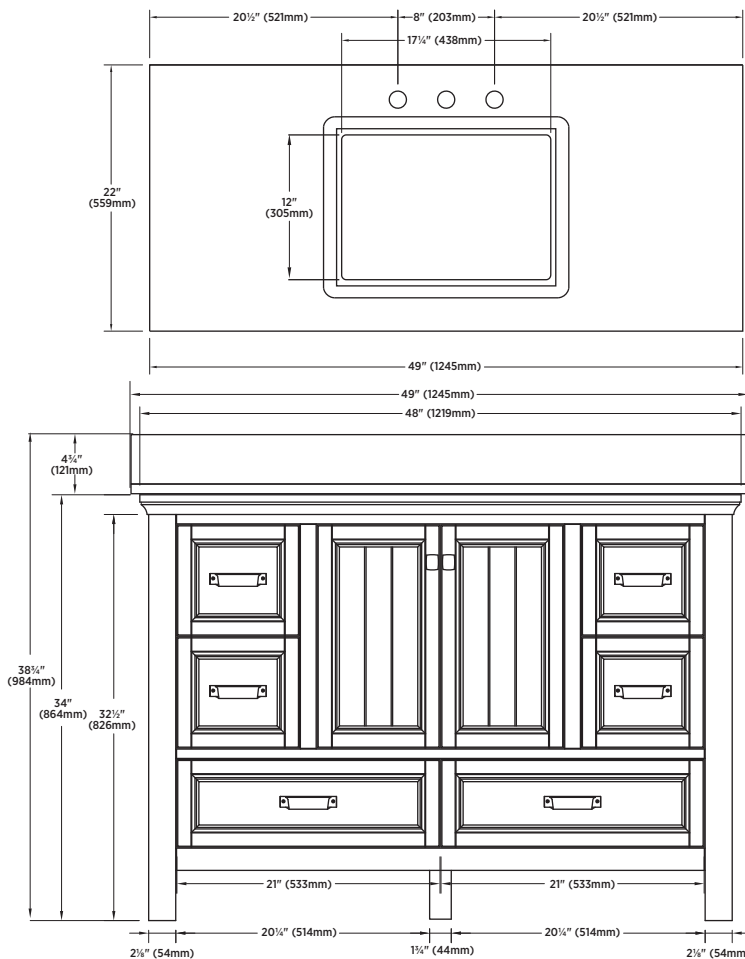

### SPECIFICATIONS:

- Harbor blue or white finish
- 2 Slow close doors
- 4 Slow close drawers
- 2 Bottom slow close drawers
- 1 Adjustable shelf
- Assembled vanity with pre-attached engineered stone top
- Vitreous china rectangular undermount sink pre-attached
- Chrome hardware
- 8" centre faucet drilling
- Faucet not included

### OVERALL DIMENSIONS:

49" (W) x 22" (D) x 38<sup>3</sup>/<sub>4</sub>" (H)  
 1245mm (W) x 559mm (D) x 984mm (H)

### SHIPPING:

**Cube** 33.73  
**GW** 303.14 lbs

### ITEM TO BE SPECIFIED:

**HARBOR BLUE:**

**BABVT4922**

UPC: 721015433941

**WHITE:**

**BAWVT4922**

UPC: 721015433972