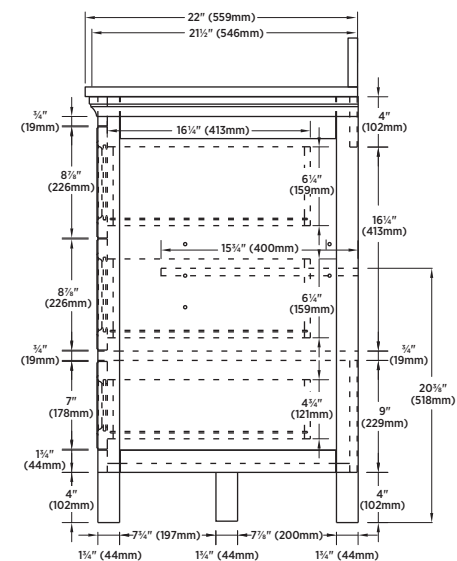

### OVERALL DIMENSIONS:

49" (W) x 22" (D) x 38<sup>3</sup>/<sub>4</sub>" (H)  
 1245mm (W) x 559mm (D) x 984mm (H)

### ITEM TO BE SPECIFIED:

**HARBOR BLUE:**

**BABVT4922**

UPC: 721015433941

**WHITE:**

**BAWVT4922**

UPC: 721015433972

### Notes:

Important: Dimensions of product are nominal and may vary within the range of tolerances allowed. These measurements are subject to change or cancellation. No responsibility is assumed for use of superseded or voided pages.