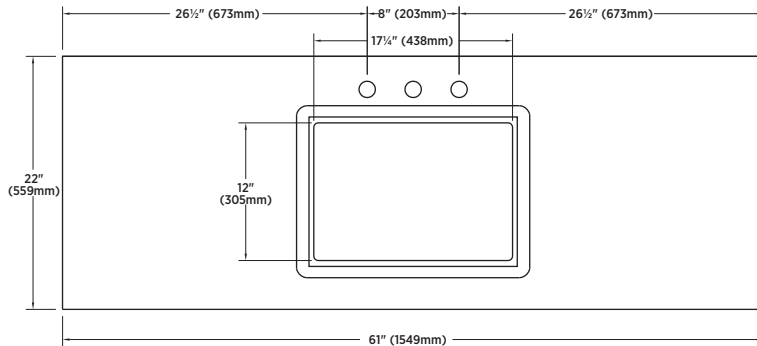

SPECIFICATIONS:

- Harbor blue or white finish
- 2 Slow close doors
- 4 Slow close drawers
- 2 Bottom slow close drawers
- 1 Adjustable shelf
- Engineered stone top with rectangular vitreous china undermount sink
- Chrome hardware
- 8" centre faucet drilling
- Faucet not included

OVERALL DIMENSIONS:

61" (W) x 22" (D) x 38³/₄" (H)
 1549mm (W) x 559mm (D) x 984mm (H)

SHIPPING:

Cube 41.28
GW 360.24 lbs

ITEM TO BE SPECIFIED:

HARBOR BLUE:
 BABVT6122

UPC: 721015435501

WHITE:
 BAWVT6122

UPC: 721015433989

Notes:

Important: Dimensions of product are nominal and may vary within the range of tolerances allowed. These measurements are subject to change or cancellation. No responsibility is assumed for use of superseded or voided pages.