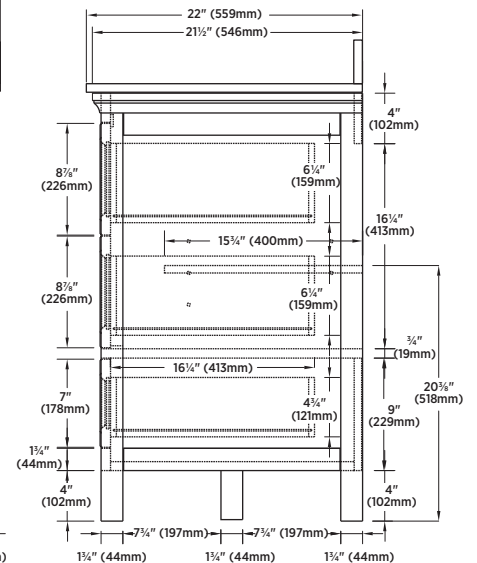

OVERALL DIMENSIONS:

61" (W) x 22" (D) x 38³/₄" (H)
 1549mm (W) x 559mm (D) x 984mm (H)

SHIPPING:

Cube 41.28
GW 360.24 lbs

ITEM TO BE SPECIFIED:

HARBOR BLUE:
 BABVT6122

UPC: 721015435501

WHITE:
 BAWVT6122

UPC: 721015433989

Notes:

Important: Dimensions of product are nominal and may vary within the range of tolerances allowed. These measurements are subject to change or cancellation. No responsibility is assumed for use of superseded or voided pages.