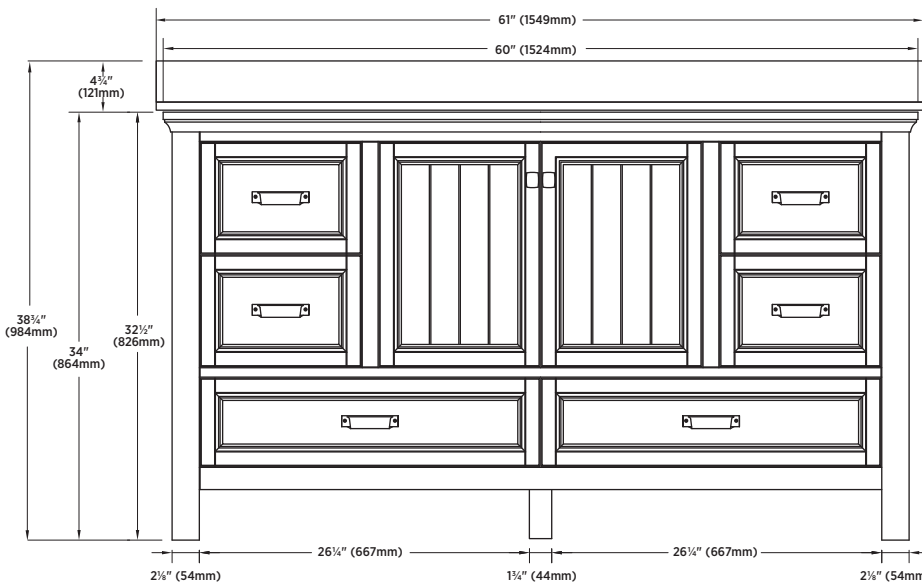

SPECIFICATIONS:

- Harbor blue or white finish
- 2 Slow close doors
- 4 Slow close drawers
- 2 Bottom slow close drawers
- 1 Adjustable shelf
- Engineered stone top with rectangular vitreous china undermount sink
- Chrome hardware
- 8" centre faucet drilling
- Faucet not included

OVERALL DIMENSIONS:

61" (W) x 22" (D) x 38³/₄" (H)
 1549mm (W) x 559mm (D) x 984mm (H)

SHIPPING:

Cube 41.28
GW 360.24 lbs

ITEM TO BE SPECIFIED:

HARBOR BLUE:
 BABVT6122

UPC: 721015435501

WHITE:
 BAWVT6122

UPC: 721015433989

Notes:

Important: Dimensions of product are nominal and may vary within the range of tolerances allowed. These measurements are subject to change or cancellation. No responsibility is assumed for use of superseded or voided pages.