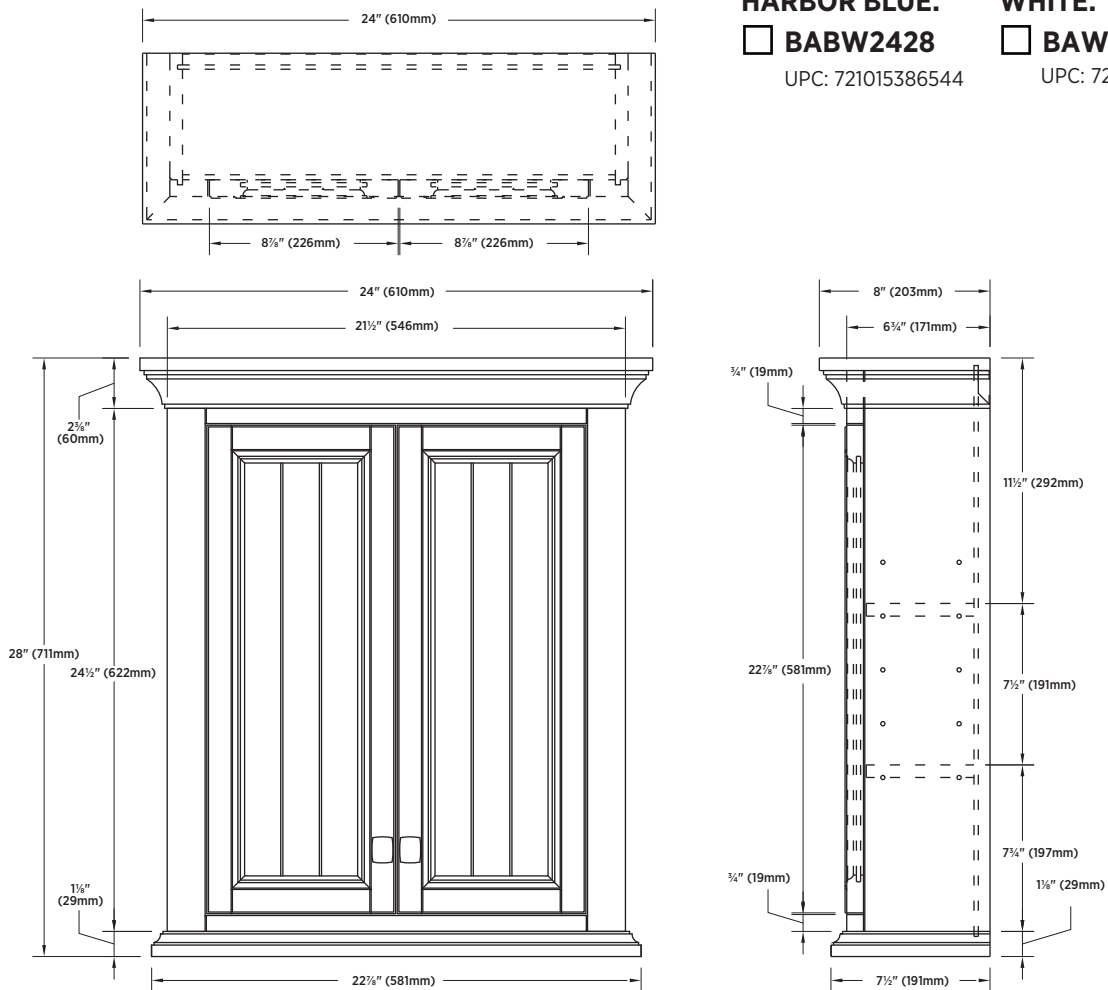

SPECIFICATIONS:

- Harbor blue or white finish
- 2 Soft close doors
- 2 Adjustable shelves
- Chrome hardware

OVERALL DIMENSIONS:

24" (W) x 8" (D) x 28" (H)
 610mm (W) x 203mm (D) x 711mm (H)

SHIPPING:

Cube 5.69
GW 41.14 lbs

ITEM TO BE SPECIFIED:

HARBOR BLUE:

BABW2428

UPC: 721015386544

WHITE:

BAWW2428

UPC: 721015434009

Notes:

Important: Dimensions of product are nominal and may vary within the range of tolerances allowed. These measurements are subject to change or cancellation. No responsibility is assumed for use of superseded or voided pages.