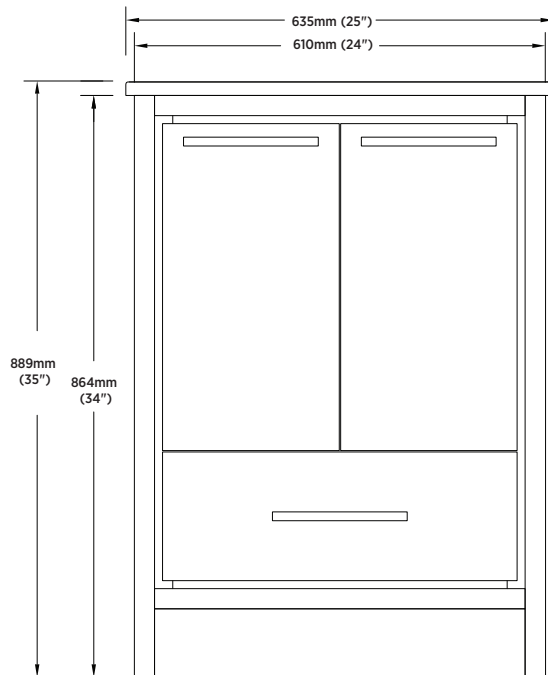

SPECIFICATIONS

- Rustic grey finish
- 2 slow close doors
- 1 slow close drawer
- Chrome handles
- Cultured marble top with integrated sink
- Single hole faucet drilling
- Faucet not included

ITEM TO BE SPECIFIED

RUSTIC GREY FINISH

CLRGVT2519

UPC: 721015435082

SHIPPING

Cube 13.64

GW 107.58 lbs

OVERALL DIMENSIONS

635mm (W) x 483mm (D) x 889mm (H)

25" (W) x 19" (D) x 35" (H)

NOTES:

Important: Dimensions of product are nominal and may vary within the range of tolerances allowed. These measurements are subject to change or cancellation. No responsibility is assumed for use of superseded or voided pages.