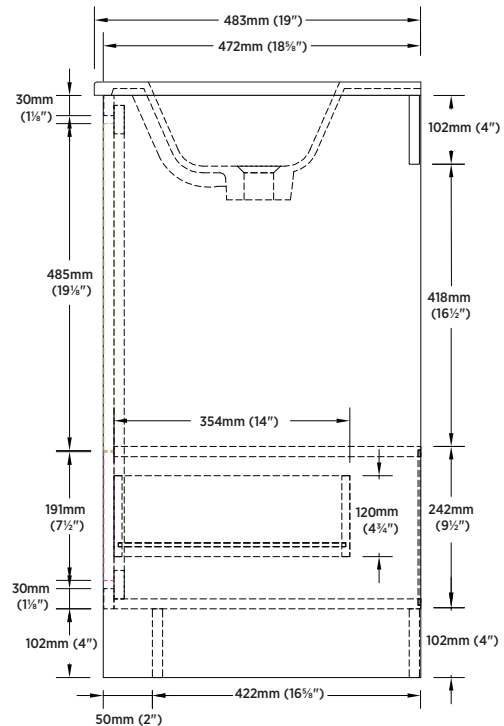

RUSTIC GREY FINISH

CLRGVT2519

UPC: 721015435082

SHIPPING

Cube 13.64

GW 107.58 lbs

OVERALL DIMENSIONS

635mm (W) x 483mm (D) x 889mm (H)

25" (W) x 19" (D) x 35" (H)

NOTES:

Important: Dimensions of product are nominal and may vary within the range of tolerances allowed. These measurements are subject to change or cancellation. No responsibility is assumed for use of superseded or voided pages.