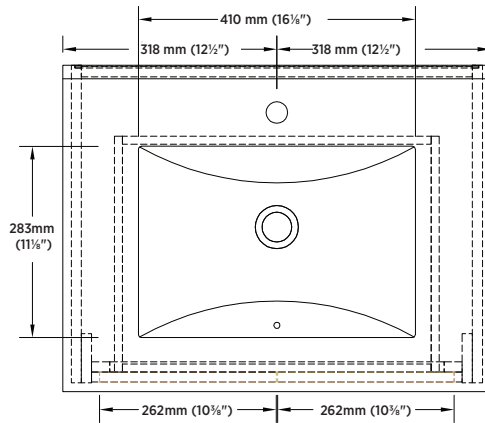

RUSTIC GREY FINISH

CLRGVT2519

UPC: 721015435082

SHIPPING

Cube 13.64

GW 107.58 lbs

OVERALL DIMENSIONS

635mm (W) x 483mm (D) x 889mm (H)

25" (W) x 19" (D) x 35" (H)

NOTES:

Important: Dimensions of product are nominal and may vary within the range of tolerances allowed. These measurements are subject to change or cancellation. No responsibility is assumed for use of superseded or voided pages.