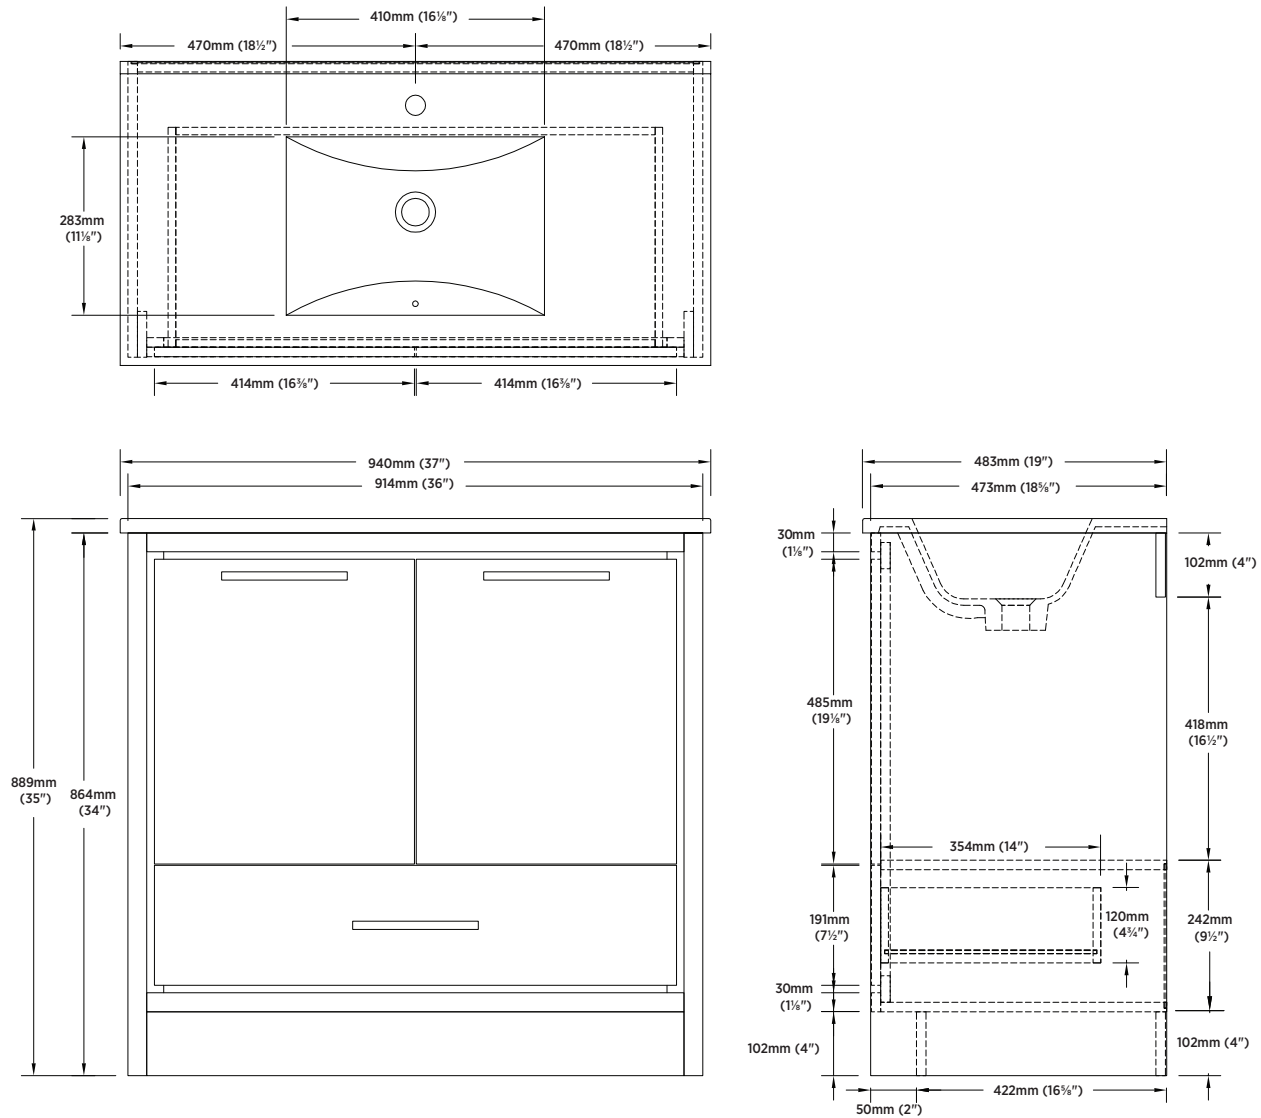

SPECIFICATIONS

- Rustic grey finish
- 2 slow close doors
- 1 slow close drawer
- Chrome handles
- Cultured marble top with integrated sink
- Single hole faucet drilling
- Faucet not included

ITEM TO BE SPECIFIED

RUSTIC GREY FINISH

CLRGVT3719

UPC: 721015435099

SHIPPING

Cube 19.13

GW 134.55 lbs

OVERALL DIMENSIONS

940mm (W) x 483mm (D) x 889mm (H)

37" (W) x 19" (D) x 35" (H)

NOTES:

Important: Dimensions of product are nominal and may vary within the range of tolerances allowed. These measurements are subject to change or cancellation. No responsibility is assumed for use of superseded or voided pages.