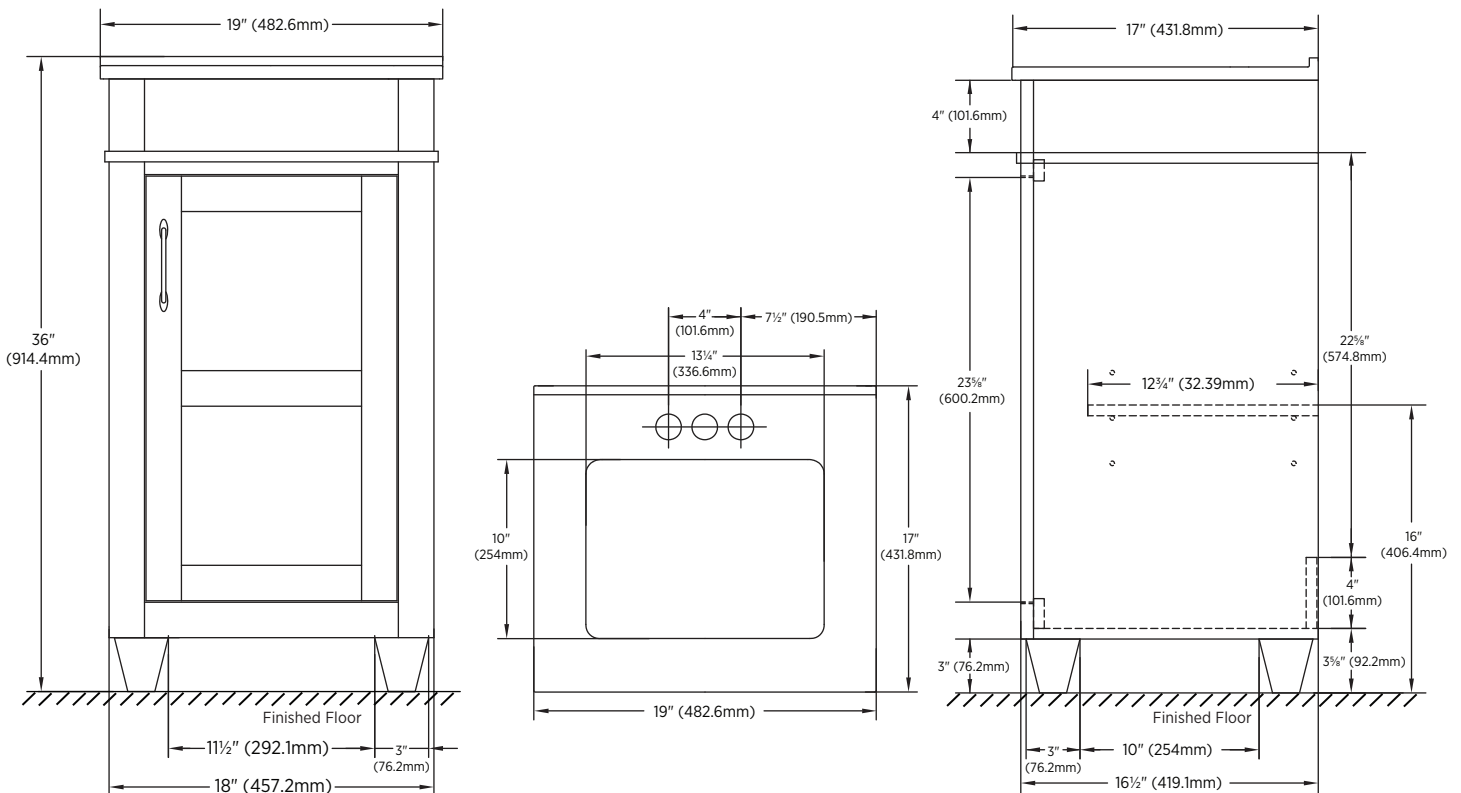

SPECIFICATIONS:

- Grey oak finish
- Assembled vanity
- 1 Slow close door
- Composite vanity top with 4" faucet drilling included
- Antique nickel handle
- Faucet and accessories not included
- Interior shelf included

OVERALL DIMENSIONS:

19" (W) x 17" (D) x 36" (H)

482.6mm (W) x 431.8mm (D) x 914.4mm (H)

SHIPPING:

Cube 8.61

GW 60 lbs

ITEM TO BE SPECIFIED:

GREY WOOD GRAIN

COGVT1917

UPC: 721015432333

Notes:

Important: Dimensions of product are nominal and may vary within the range of tolerances allowed. These measurements are subject to change or cancellation. No responsibility is assumed for use of superseded or voided pages.