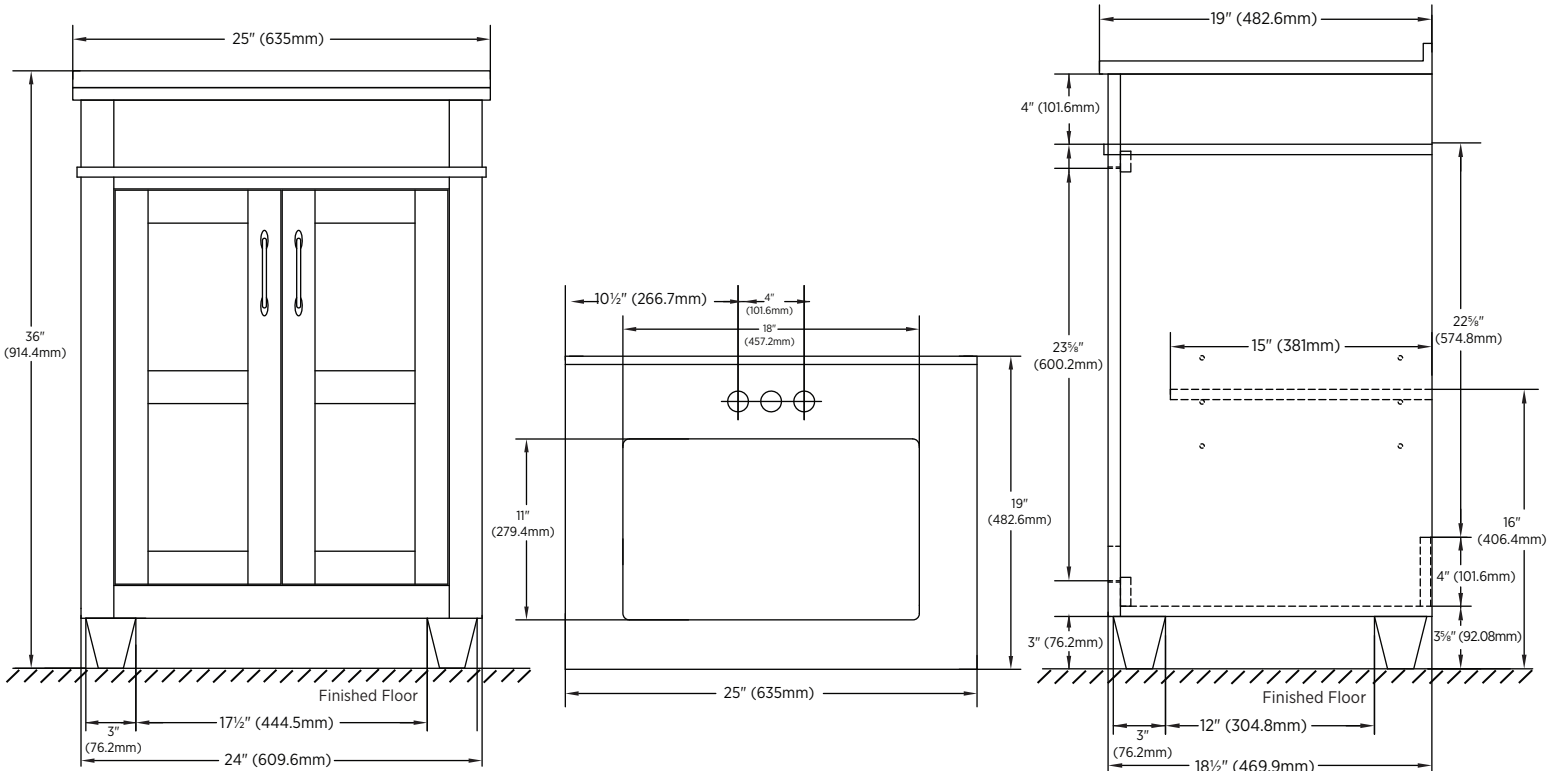

SPECIFICATIONS:

- Grey oak finish
- Assembled vanity
- 2 Slow close doors
- Composite vanity top with 4" faucet drilling included
- Antique nickel handles
- Faucet and accessories not included
- Interior shelf included

OVERALL DIMENSIONS:

25" (W) x 19" (D) x 36" (H)
635mm (W) x 482.6mm (D) x 914.4mm (H)

SHIPPING:

Cube 12.13
GW 70 lbs

ITEM TO BE SPECIFIED:

GREY WOOD GRAIN

COGVT2519D

UPC: 721015432340

Notes:

Important: Dimensions of product are nominal and may vary within the range of tolerances allowed. These measurements are subject to change or cancellation. No responsibility is assumed for use of superseded or voided pages.