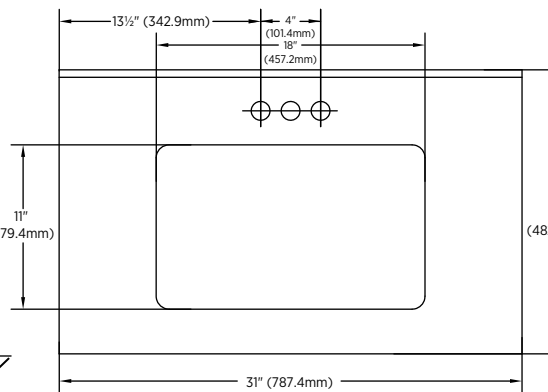

OVERALL DIMENSIONS:

31" (W) x 19" (D) x 36" (H)
787.4mm (W) x 482.6mm (D) x 914.4mm (H)

SHIPPING:

Cube 14.87
GW 87.13 lbs

ITEM TO BE SPECIFIED:

GREY WOOD GRAIN:

COGVT3119D
UPC: 721015432357

Notes:

Important: Dimensions of product are nominal and may vary within the range of tolerances allowed. These measurements are subject to change or cancellation. No responsibility is assumed for use of superseded or voided pages.