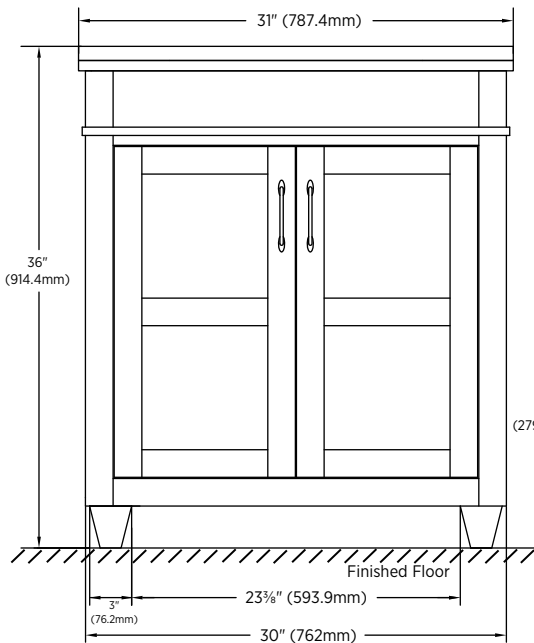

SPECIFICATIONS:

- Grey oak finish
- Assembled vanity
- 2 Slow close doors
- Composite vanity top with 4" faucet drilling included
- Antique nickel handles
- Faucet and accessories not included
- Interior shelf included

OVERALL DIMENSIONS:

31" (W) x 19" (D) x 36" (H)
787.4mm (W) x 482.6mm (D) x 914.4mm (H)

SHIPPING:

Cube 14.87
GW 87.13 lbs

ITEM TO BE SPECIFIED:

GREY WOOD GRAIN:

COGVT3119D
UPC: 721015432357

Notes:

Important: Dimensions of product are nominal and may vary within the range of tolerances allowed. These measurements are subject to change or cancellation. No responsibility is assumed for use of superseded or voided pages.