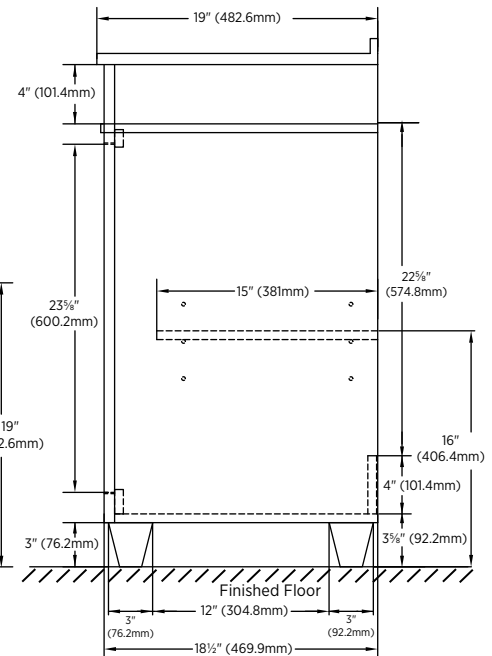

OVERALL DIMENSIONS:

31" (W) x 19" (D) x 36" (H)
787.4mm (W) x 482.6mm (D) x 914.4mm (H)

SHIPPING:

Cube 14.87
GW 87.13 lbs

ITEM TO BE SPECIFIED:

GREY WOOD GRAIN:

COGVT3119D
UPC: 721015432357

Notes:

Important: Dimensions of product are nominal and may vary within the range of tolerances allowed. These measurements are subject to change or cancellation. No responsibility is assumed for use of superseded or voided pages.