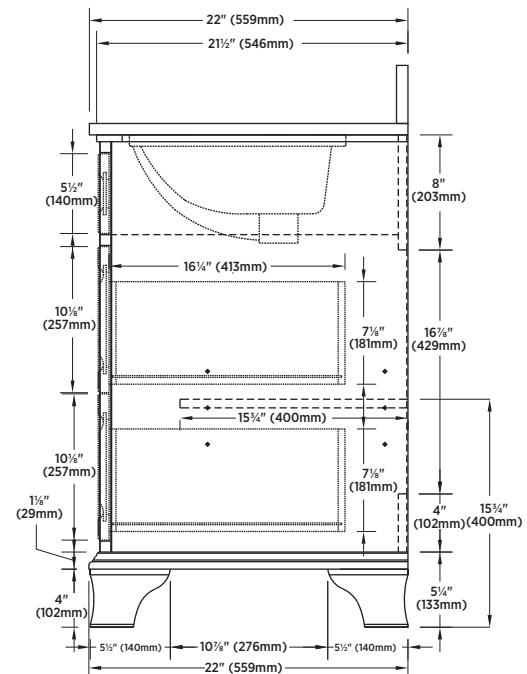

SPECIFICATIONS

- Antique white finish
- 1 Slow close door
- 2 Slow close drawers
- 1 False top drawer
- 1 Adjustable shelf
- Assembled vanity with pre-attached engineered stone top
- Vitreous china rectangular undermount sink pre-attached
- Antique pewter hardware
- 4" hole faucet drilling
- Faucet not included

OVERALL DIMENSIONS

787mm (W) x 559mm (D) x 984mm (H)
31" (W) x 22" (D) x 38¾" (H)

ITEM TO BE SPECIFIED

ANTIQUE WHITE
Lily White Vanity Top
CNAWVT3122
UPC: 721015433880

SHIPPING

Cube 20.24
GW 160.16 lbs

NOTES:

Important: Dimensions of product are nominal and may vary within the range of tolerances allowed. These measurements are subject to change or cancellation. No responsibility is assumed for use of superseded or voided pages.