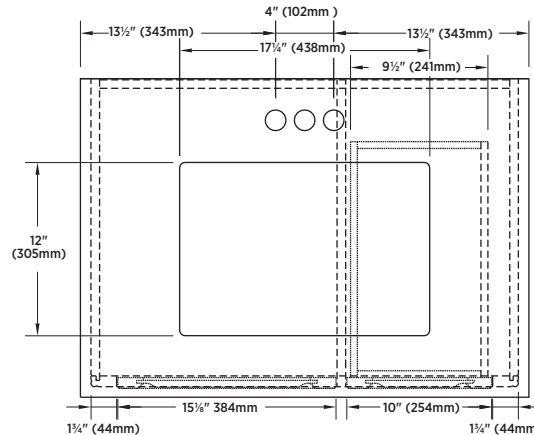

OVERALL DIMENSIONS

787mm (W) x 559mm (D) x 984mm (H)
31" (W) x 22" (D) x 38¾" (H)

ITEM TO BE SPECIFIED

ANTIQUE WHITE
Lily White Vanity Top
CNAWVT3122
UPC: 721015433880

SHIPPING

Cube 20.24
GW 160.16 lbs

NOTES:

Important: Dimensions of product are nominal and may vary within the range of tolerances allowed. These measurements are subject to change or cancellation. No responsibility is assumed for use of superseded or voided pages.