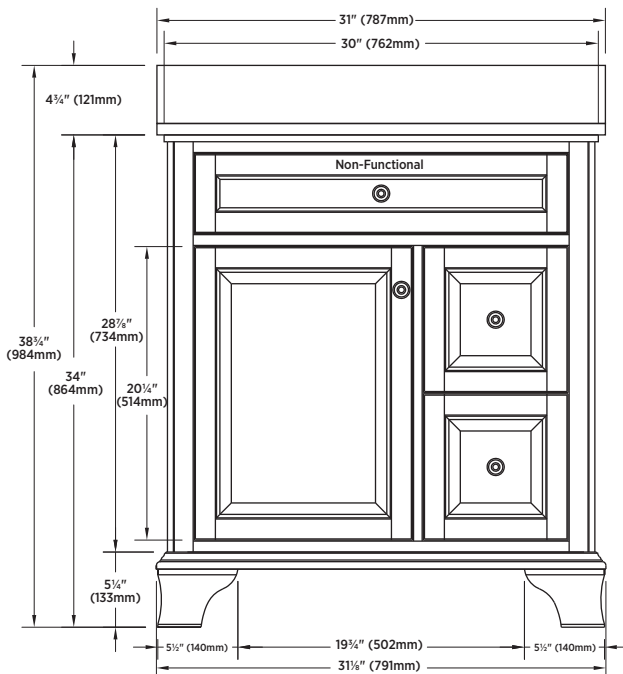

SPECIFICATIONS

- Antique white finish
- 1 Slow close door
- 2 Slow close drawers
- 1 False top drawer
- 1 Adjustable shelf
- Assembled vanity with pre-attached engineered stone top
- Vitreous china rectangular undermount sink pre-attached
- Antique pewter hardware
- 4" hole faucet drilling
- Faucet not included

OVERALL DIMENSIONS

787mm (W) x 559mm (D) x 984mm (H)
31" (W) x 22" (D) x 38¾" (H)

ITEM TO BE SPECIFIED

ANTIQUE WHITE
Lily White Vanity Top
CNAWVT3122
UPC: 721015433880

SHIPPING

Cube 20.24
GW 160.16 lbs

NOTES:

Important: Dimensions of product are nominal and may vary within the range of tolerances allowed. These measurements are subject to change or cancellation. No responsibility is assumed for use of superseded or voided pages.