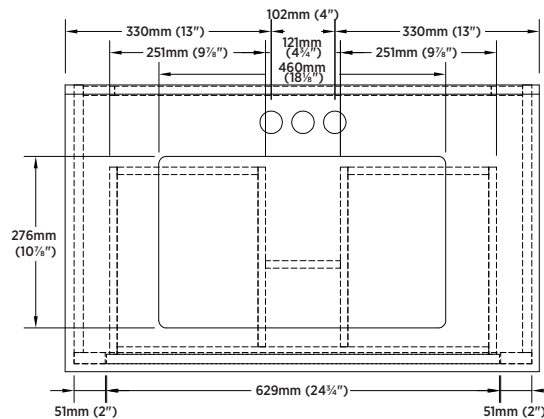

CRBVT3018D
UPC: 721015434917

SHIPPING

Cube 16.73
GW 00 lbs

OVERALL DIMENSIONS

762mm (W) x 445mm (D) x 883mm (H)
30" (W) x 17½" (D) x 34¾" (H)

NOTES:

Important: Dimensions of product are nominal and may vary within the range of tolerances allowed. These measurements are subject to change or cancellation. No responsibility is assumed for use of superseded or voided pages.