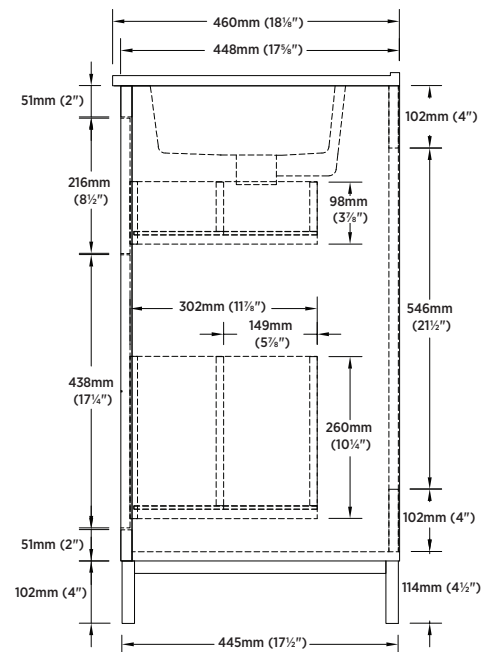

CRBVT3018D
UPC: 721015434917

SHIPPING

Cube 16.73
GW 00 lbs

OVERALL DIMENSIONS

762mm (W) x 445mm (D) x 883mm (H)
30" (W) x 17½" (D) x 34¾" (H)

NOTES:

Important: Dimensions of product are nominal and may vary within the range of tolerances allowed. These measurements are subject to change or cancellation. No responsibility is assumed for use of superseded or voided pages.