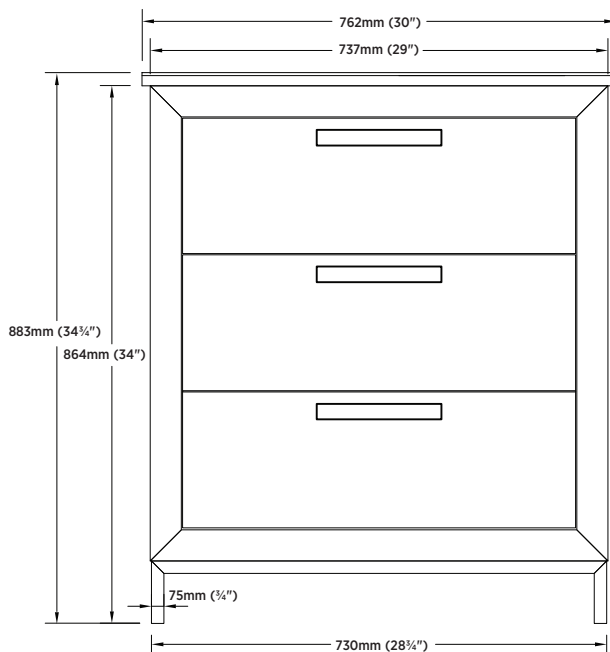

SPECIFICATIONS

- Black finish
- 2 Slow close drawers
- Engineered stone top
- Rectangular vitreous china undermount sink
- Gold hardware
- 4" centre faucet drilling
- Faucet not included

ITEM TO BE SPECIFIED

CRBVT3018D
UPC: 721015434917

SHIPPING

Cube 16.73
GW 00 lbs

OVERALL DIMENSIONS

762mm (W) x 445mm (D) x 883mm (H)
30" (W) x 17½" (D) x 34¾" (H)

NOTES:

Important: Dimensions of product are nominal and may vary within the range of tolerances allowed. These measurements are subject to change or cancellation. No responsibility is assumed for use of superseded or voided pages.