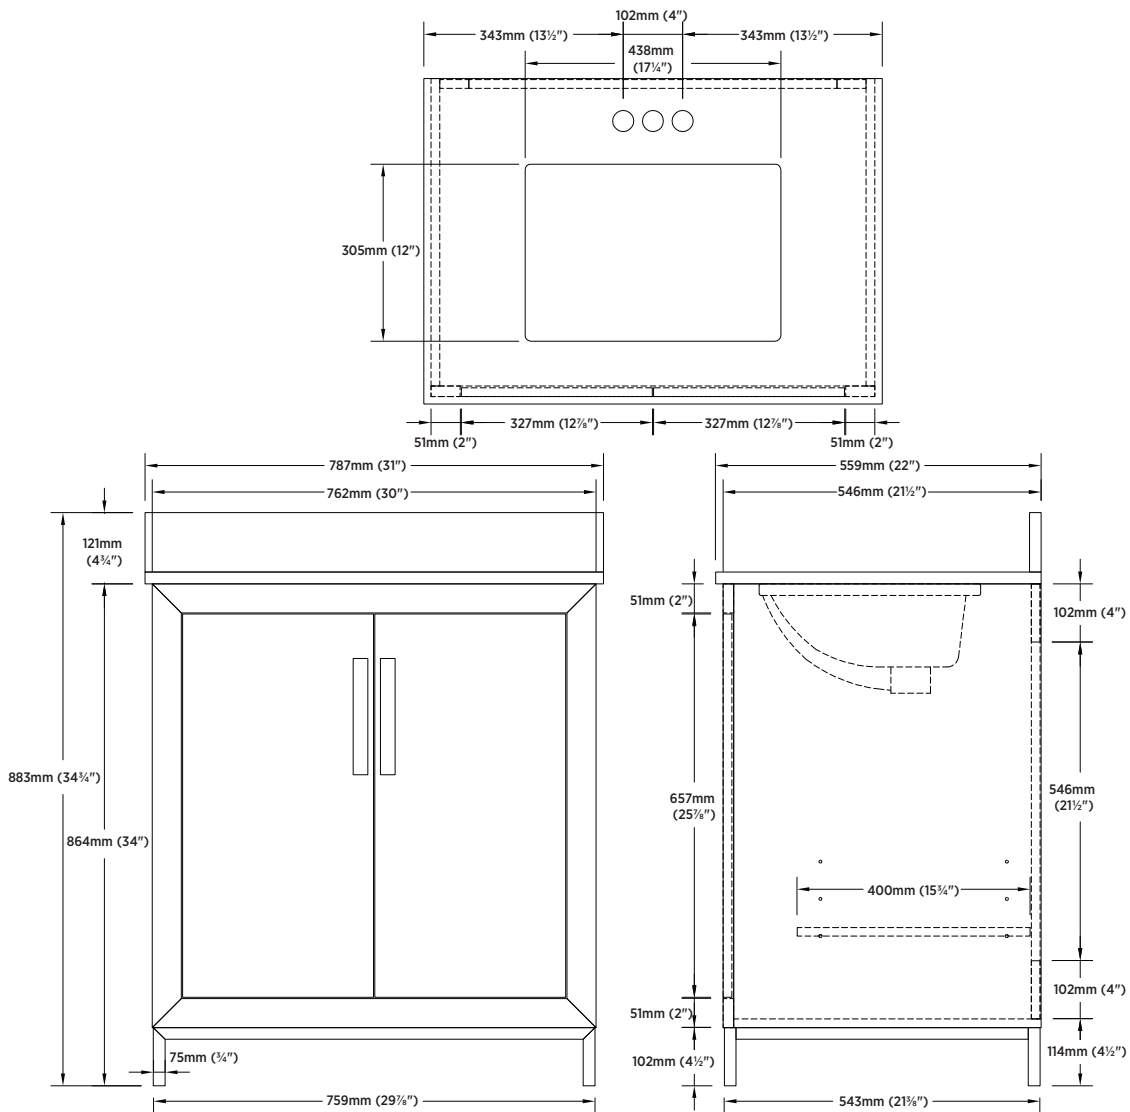

SPECIFICATIONS

- Black finish
- 2 Slow close doors
- Engineered stone top
- Rectangular vitreous china undermount sink
- Gold hardware
- 4" centre faucet drilling
- Faucet not included

ITEM TO BE SPECIFIED

DABVT3122
UPC: 721015434924

SHIPPING

Cube 15.80
GW 129.14 lbs

OVERALL DIMENSIONS

787mm (W) x 559mm (D) x 883mm (H)
31" (W) x 22" (D) x 34¾" (H)

NOTES:

Important: Dimensions of product are nominal and may vary within the range of tolerances allowed. These measurements are subject to change or cancellation. No responsibility is assumed for use of superseded or voided pages.