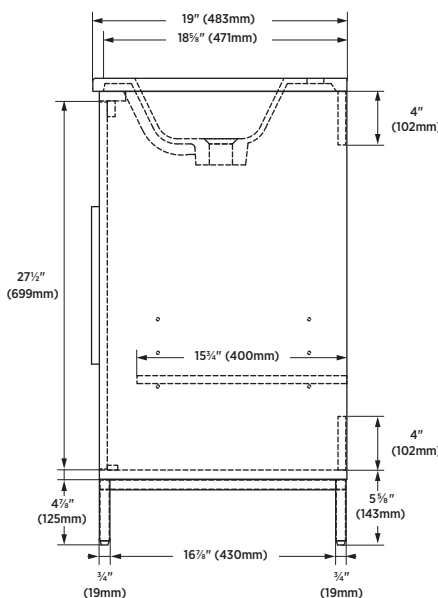

## OVERALL DIMENSIONS

### Vanity:

787mm (W) x 483mm (D) x 889mm (H)  
31" (W) x 19" (D) x 35" (H)

### Mirror:

610mm (W) x 19mm (D) x 813mm (H)  
24" (W) x 3/4" (D) x 32" (H)

## NOTES:

**Important:** Dimensions of product are nominal and may vary within the range of tolerances allowed. These measurements are subject to change or cancellation. No responsibility is assumed for use of superseded or voided pages.