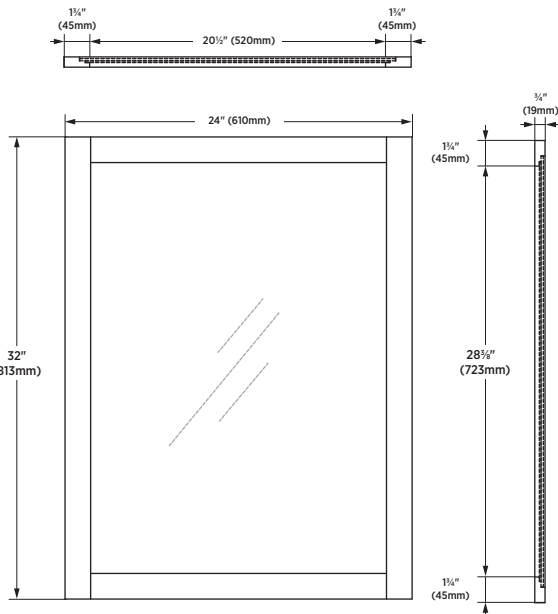

## OVERALL DIMENSIONS

### Vanity:

787mm (W) x 483mm (D) x 889mm (H)  
31" (W) x 19" (D) x 35" (H)

### Mirror:

610mm (W) x 19mm (D) x 813mm (H)  
24" (W) x 3/4" (D) x 32" (H)

## NOTES:

**Important:** Dimensions of product are nominal and may vary within the range of tolerances allowed. These measurements are subject to change or cancellation. No responsibility is assumed for use of superseded or voided pages.