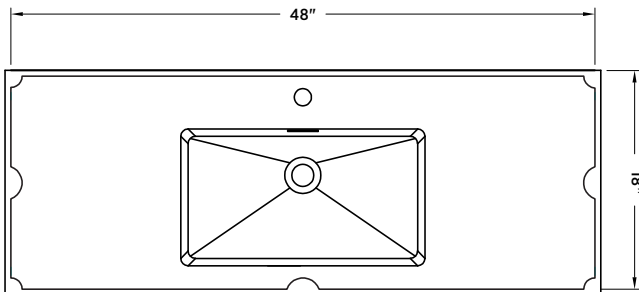

Specifications

- Cultured marble top
- Integrated rectangular sink
- 4 Slow close drawers with carved drawer pulls
- Single hole faucet drilling
- Rear overflow
- Fully assembled

Overall Dimensions

48" (W) x 18" (D) x 34" (H)

Compliance Certifications

Meets or exceeds the following specs:

- cUPC
- ASME A112.19.2 / CSA B45.1-2013

Item to be specified:

- EVNVT4834
LIGHT WALNUT
UPC: 721015430780