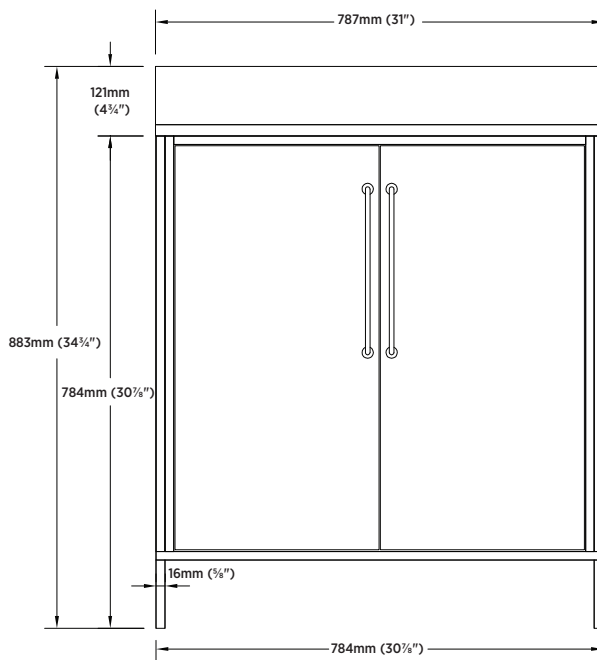

## SHIPPING

**Cube** 22.21

**GW** 158.80 lbs

## OVERALL DIMENSIONS

787mm (W) x 559mm (D) x 883mm (H)

31" (W) x 22" (D) x 34¾" (H)

## NOTES:

**Important:** Dimensions of product are nominal and may vary within the range of tolerances allowed. These measurements are subject to change or cancellation. No responsibility is assumed for use of superseded or voided pages.