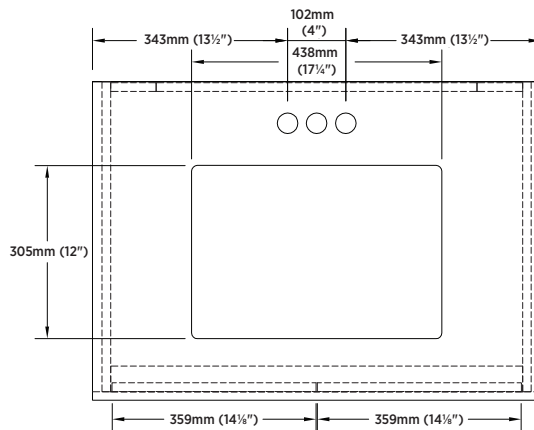

## SHIPPING

**Cube** 22.21

**GW** 158.80 lbs

## OVERALL DIMENSIONS

787mm (W) x 559mm (D) x 883mm (H)

31" (W) x 22" (D) x 34¾" (H)

## NOTES:

**Important:** Dimensions of product are nominal and may vary within the range of tolerances allowed. These measurements are subject to change or cancellation. No responsibility is assumed for use of superseded or voided pages.