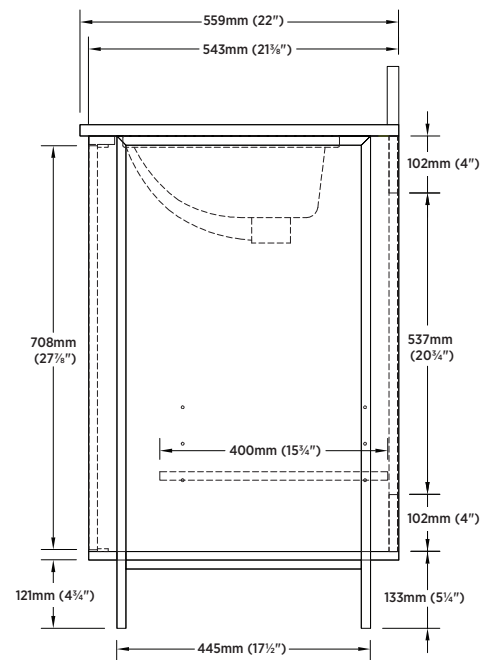

## SHIPPING

**Cube** 22.21

**GW** 158.80 lbs

## OVERALL DIMENSIONS

787mm (W) x 559mm (D) x 883mm (H)

31" (W) x 22" (D) x 34¾" (H)

## NOTES:

**Important:** Dimensions of product are nominal and may vary within the range of tolerances allowed. These measurements are subject to change or cancellation. No responsibility is assumed for use of superseded or voided pages.