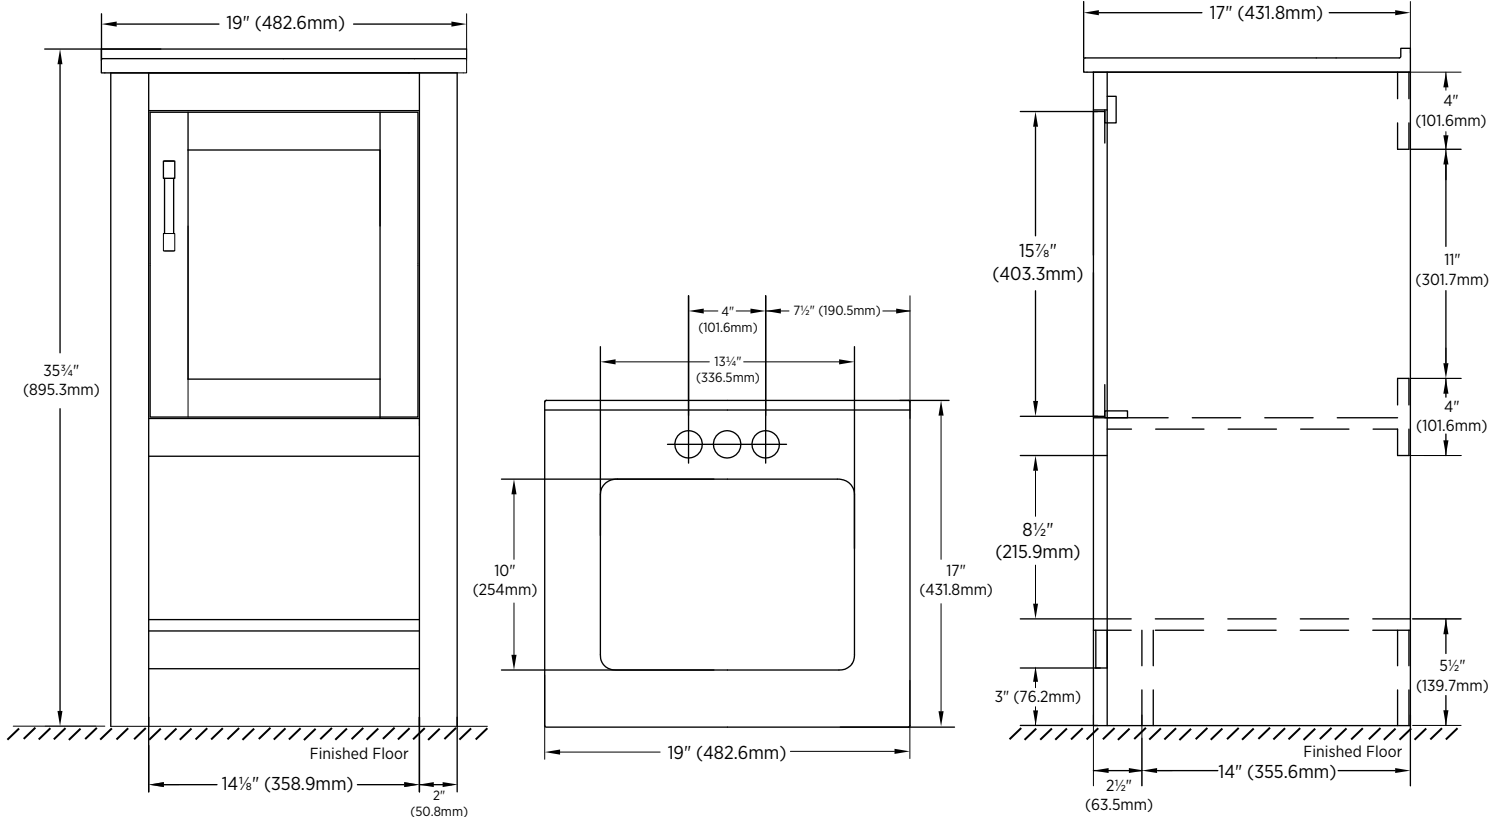

## SPECIFICATIONS:

- White finish
- Assembled vanity
- 1 Slow close door
- Composite top with 4" centre faucet drilling included
- Brushed nickel handle
- Faucet and accessories not included

## OVERALL DIMENSIONS:

19" (W) x 17" (D) x 35¾" (H)  
482.6mm (W) x 431.8mm (D) x 908.1mm (H)

## SHIPPING:

**Cube** 9.06  
**GW** 54 lbs

## Notes:

Important: Dimensions of product are nominal and may vary within the range of tolerances allowed. These measurements are subject to change or cancellation. No responsibility is assumed for use of superseded or voided pages.