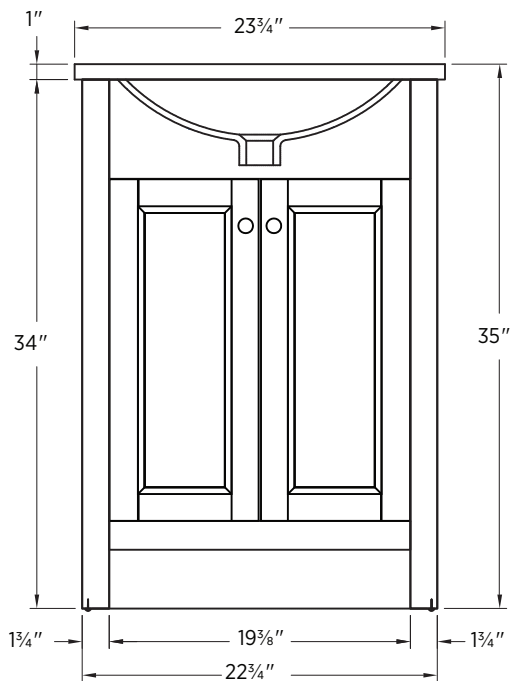

Specifications:

- Black finish
- Vitreous china sink included
- Pre-drilled for 4" center faucet (not included)
- Chrome hardware

Overall Dimensions:

23 $\frac{3}{8}$ " (W) x 15 $\frac{1}{2}$ " (D) x 35" (H)

Item to be specified:

Black:

MABVT2416

UPC: 721015424277

Notes:

Important: Dimensions of product are nominal and may vary within the range of tolerances allowed. These measurements are subject to change or cancellation. No responsibility is assumed for use of superseded or voided pages.