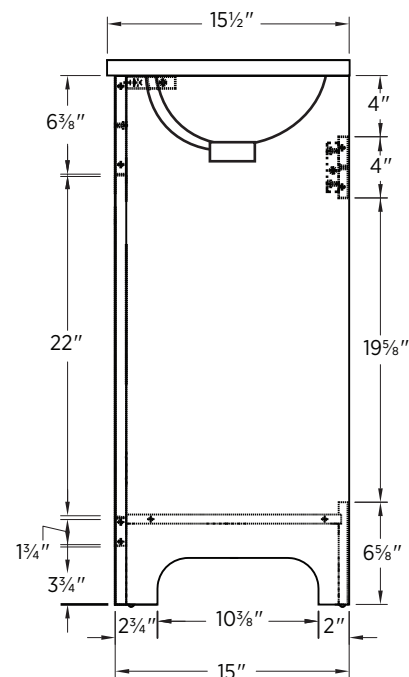

Specifications:

- Black finish
- Vitreous china sink included
- Pre-drilled for 4" center faucet (not included)
- Chrome hardware

Overall Dimensions:

23 $\frac{3}{8}$ " (W) x 15 $\frac{1}{2}$ " (D) x 35" (H)

Item to be specified:

Black:

MABVT2416

UPC: 721015424277

Notes:

Important: Dimensions of product are nominal and may vary within the range of tolerances allowed. These measurements are subject to change or cancellation. No responsibility is assumed for use of superseded or voided pages.