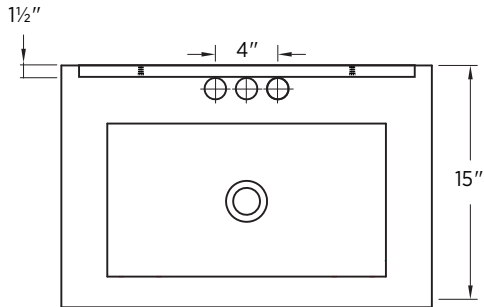

Specifications:

- Black finish
- Vitreous china sink included
- Pre-drilled for 4" center faucet (not included)
- Chrome hardware

Overall Dimensions:

23 $\frac{3}{8}$ " (W) x 15 $\frac{1}{2}$ " (D) x 35" (H)

Item to be specified:

Black:

MABVT2416

UPC: 721015424277

Notes:

Important: Dimensions of product are nominal and may vary within the range of tolerances allowed. These measurements are subject to change or cancellation. No responsibility is assumed for use of superseded or voided pages.