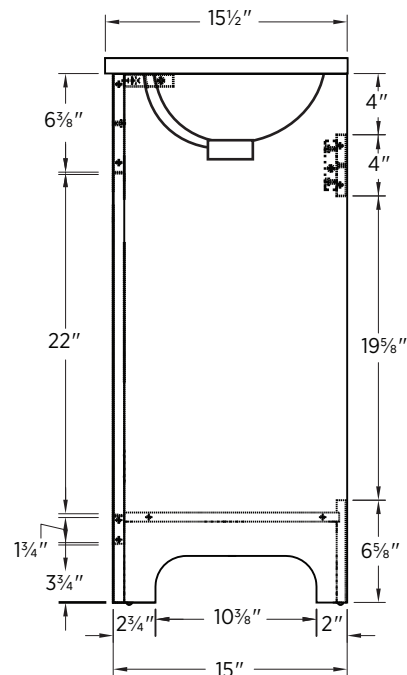

Specifications:

- White finish
- Vitreous china sink included
- Pre-drilled for 4" center faucet (not included)
- Chrome hardware

Overall Dimensions:

23³/₈" (W) x 15¹/₂" (D) x 35" (H)

Item to be specified:

White:

MAWVT2416

UPC: 721015424284

Notes:

Important: Dimensions of product are nominal and may vary within the range of tolerances allowed. These measurements are subject to change or cancellation. No responsibility is assumed for use of superseded or voided pages.