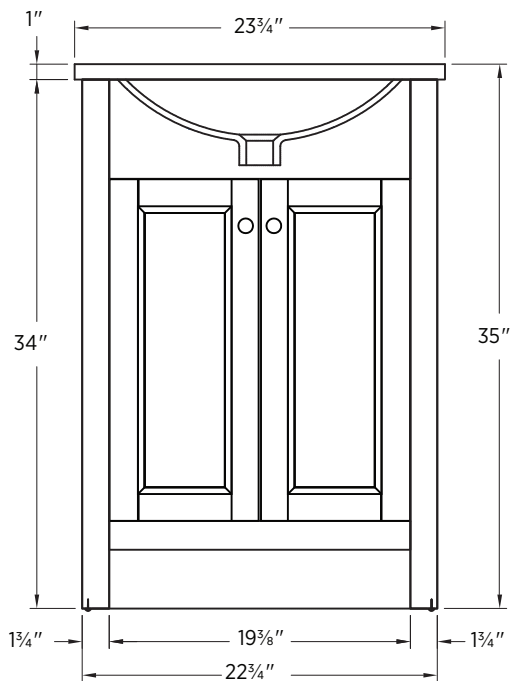

Specifications:

- White finish
- Vitreous china sink included
- Pre-drilled for 4" center faucet (not included)
- Chrome hardware

Overall Dimensions:

23³/₈" (W) x 15¹/₂" (D) x 35" (H)

Item to be specified:

White:

MAWVT2416

UPC: 721015424284

Notes:

Important: Dimensions of product are nominal and may vary within the range of tolerances allowed. These measurements are subject to change or cancellation. No responsibility is assumed for use of superseded or voided pages.