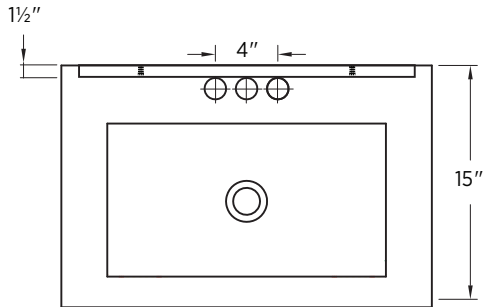

Specifications:

- White finish
- Vitreous china sink included
- Pre-drilled for 4" center faucet (not included)
- Chrome hardware

Overall Dimensions:

23³/₈" (W) x 15¹/₂" (D) x 35" (H)

Item to be specified:

White:

MAWVT2416

UPC: 721015424284

Notes:

Important: Dimensions of product are nominal and may vary within the range of tolerances allowed. These measurements are subject to change or cancellation. No responsibility is assumed for use of superseded or voided pages.