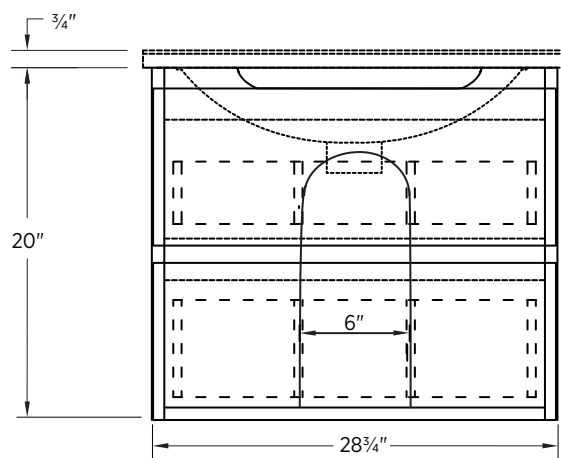

Ash Grey

MAAG2918

UPC: 721015423591

White

MAWA2918

UPC: 721015423942

OVERALL DIMENSIONS

30" (W) x 18" (D) x 20³/₄" (H)

SHIPPING

Cube 10.72
GW 101.2 lbs

ROUGH IN DIMENSIONS

NOTES:

Important: Dimensions of product are nominal and may vary within the range of tolerances allowed. These measurements are subject to change or cancellation. No responsibility is assumed for use of superseded or voided pages.