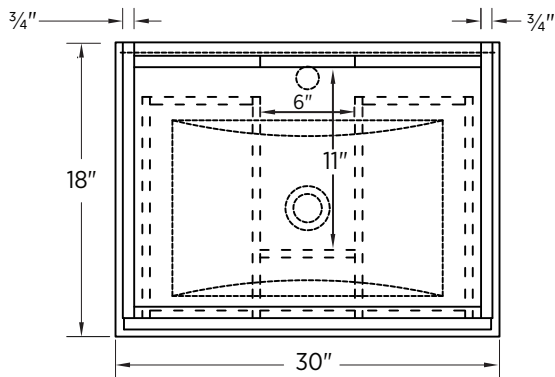

Ash Grey

MAAG2918

UPC: 721015423591

White

MAWA2918

UPC: 721015423942

OVERALL DIMENSIONS

30" (W) x 18" (D) x 20³/₄" (H)

SHIPPING

Cube 10.72
GW 101.2 lbs

ROUGH IN DIMENSIONS

NOTES:

Important: Dimensions of product are nominal and may vary within the range of tolerances allowed. These measurements are subject to change or cancellation. No responsibility is assumed for use of superseded or voided pages.