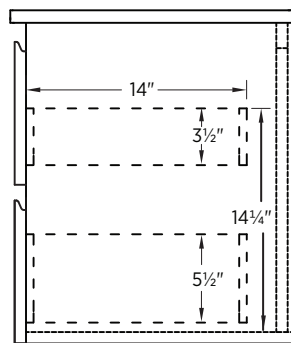

Ash Grey

MAAG2918

UPC: 721015423591

White

MAWA2918

UPC: 721015423942

OVERALL DIMENSIONS

30" (W) x 18" (D) x 20³/₄" (H)

SHIPPING

Cube 10.72
GW 101.2 lbs

ROUGH IN DIMENSIONS

NOTES:

Important: Dimensions of product are nominal and may vary within the range of tolerances allowed. These measurements are subject to change or cancellation. No responsibility is assumed for use of superseded or voided pages.