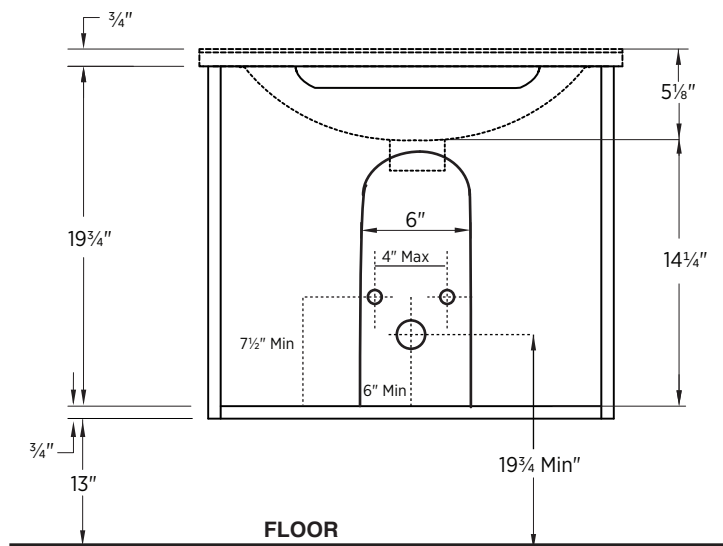

SPECIFICATIONS

- 2 Slow close drawers
- Carved drawer pulls
- Assembled vanity
- White vitreous china sink included
- Single hole faucet drilling
- Pre-attached mounting system
- Faucet not included

ITEMS TO BE SPECIFIED

Ash Grey

MAAG2918

UPC: 721015423591

White

MAWA2918

UPC: 721015423942

OVERALL DIMENSIONS

30" (W) x 18" (D) x 20³/₄" (H)

SHIPPING

Cube 10.72
GW 101.2 lbs

ROUGH IN DIMENSIONS

NOTES:

Important: Dimensions of product are nominal and may vary within the range of tolerances allowed. These measurements are subject to change or cancellation. No responsibility is assumed for use of superseded or voided pages.