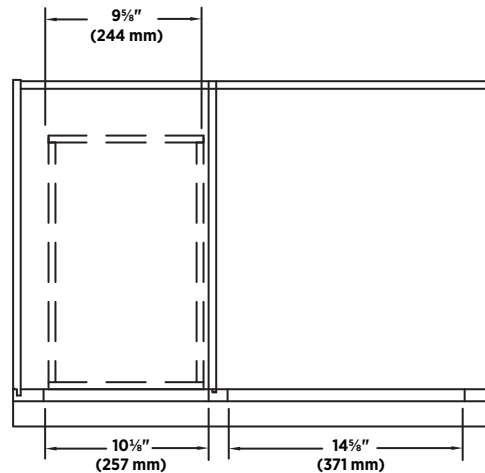

ITEMS TO BE SPECIFIED

DISTRESSED GREY

NADGA3021D

UPC: 721015366836

SHIPPING

Cube 19.67
GW 80.96 lbs

OVERALL DIMENSIONS

30" (W) x 21⁵/₈" (D) x 34" (H)

762 mm (W) x 549 mm (D) x 864 mm (H)

NOTES:

Important: Dimensions of product are nominal and may vary within the range of tolerances allowed. These measurements are subject to change or cancellation. No responsibility is assumed for use of superseded or voided pages.