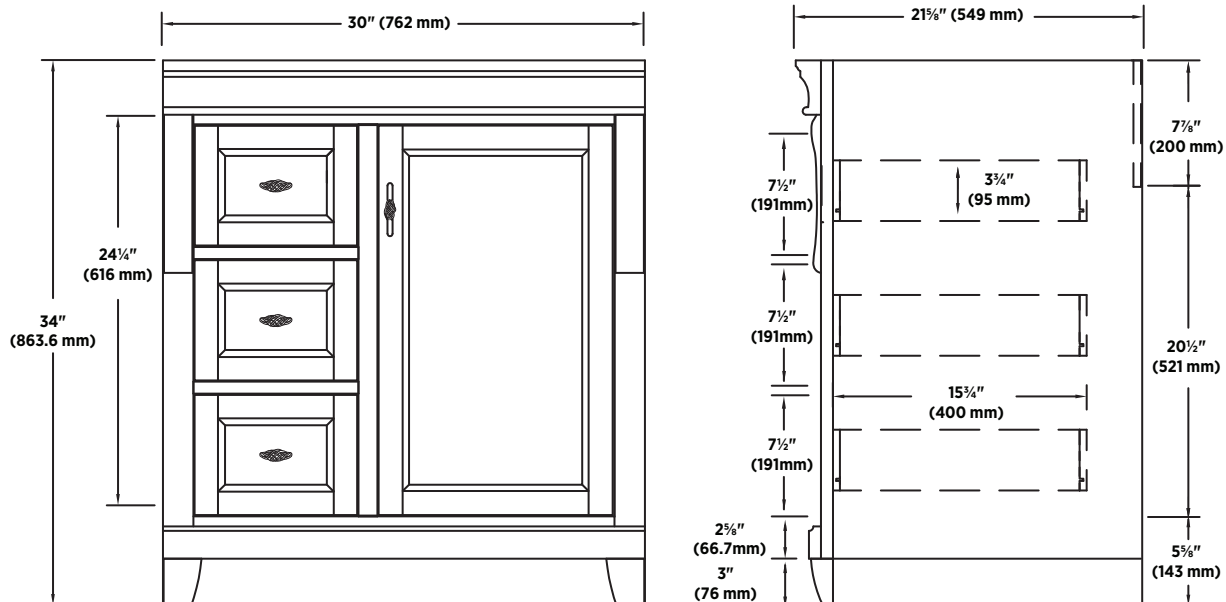

ITEMS TO BE SPECIFIED

DISTRESSED GREY

NADGA3021D

UPC: 721015366836

SHIPPING

Cube 19.67
GW 80.96 lbs

OVERALL DIMENSIONS

30" (W) x 21⁵/₈" (D) x 34" (H)

762 mm (W) x 549 mm (D) x 864 mm (H)

NOTES:

Important: Dimensions of product are nominal and may vary within the range of tolerances allowed. These measurements are subject to change or cancellation. No responsibility is assumed for use of superseded or voided pages.