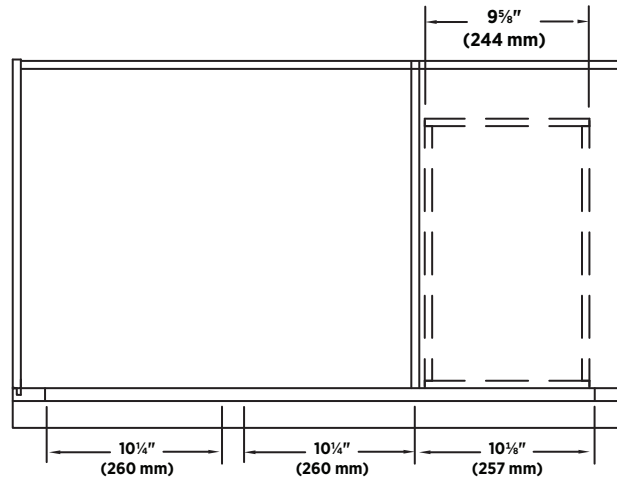

### SHIPPING

**Cube** 23.17  
**GW** 91.52 lbs

## OVERALL DIMENSIONS

36" (W) x 21<sup>5</sup>/<sub>8</sub>" (D) x 34" (H)

914 mm (W) x 549 mm (D) x 864 mm (H)

## NOTES:

**Important:** Dimensions of product are nominal and may vary within the range of tolerances allowed. These measurements are subject to change or cancellation. No responsibility is assumed for use of superseded or voided pages.