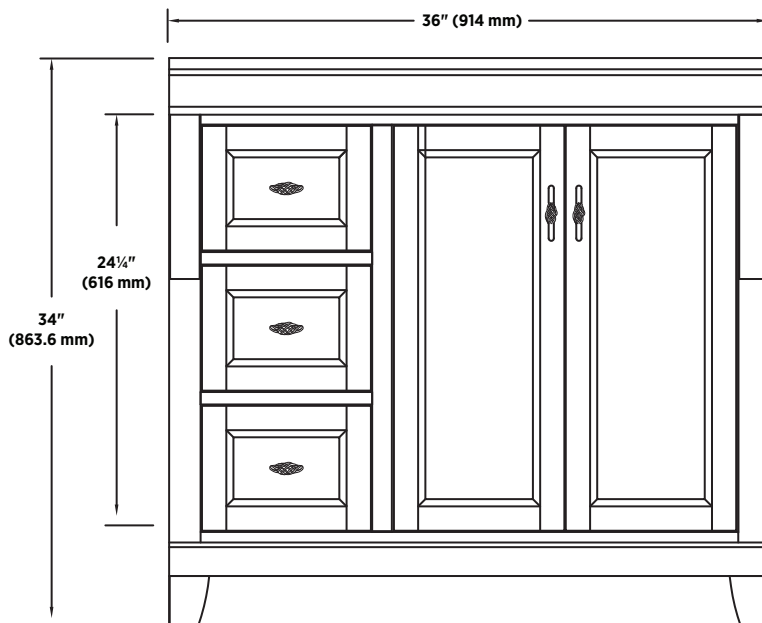

SPECIFICATIONS

- Distressed grey finish
- 2 Slow close doors on right side
- 3 Slow close drawers on left side
- Antique black birdcage style hardware
- Assembled vanity
- Virtual combo top options available on homedepot.ca

ITEMS TO BE SPECIFIED

DISTRESSED GREY

NADGA3621DL

UPC: 721015366867

SHIPPING

Cube 23.17
GW 91.52 lbs

OVERALL DIMENSIONS

36" (W) x 21⁵/₈" (D) x 34" (H)

914 mm (W) x 549 mm (D) x 864 mm (H)

NOTES:

Important: Dimensions of product are nominal and may vary within the range of tolerances allowed. These measurements are subject to change or cancellation. No responsibility is assumed for use of superseded or voided pages.