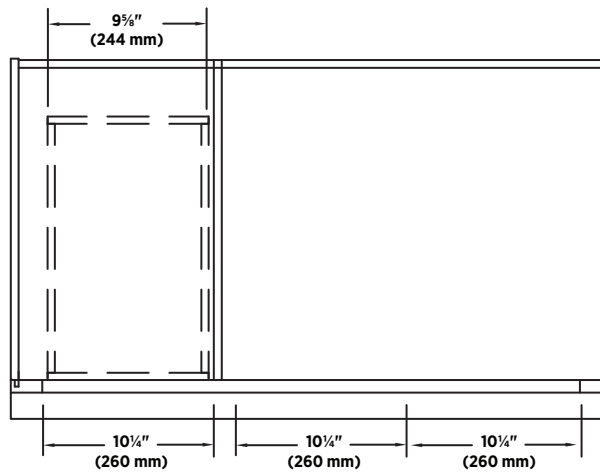

ITEMS TO BE SPECIFIED

DISTRESSED GREY

NADGA3621DL

UPC: 721015366867

SHIPPING

Cube 23.17
GW 91.52 lbs

OVERALL DIMENSIONS

36" (W) x 21⁵/₈" (D) x 34" (H)

914 mm (W) x 549 mm (D) x 864 mm (H)

NOTES:

Important: Dimensions of product are nominal and may vary within the range of tolerances allowed. These measurements are subject to change or cancellation. No responsibility is assumed for use of superseded or voided pages.