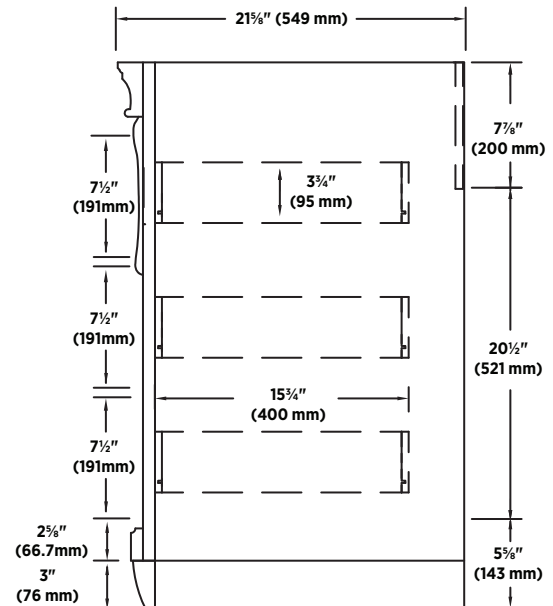

ITEMS TO BE SPECIFIED

DISTRESSED GREY

NADGA3621DL

UPC: 721015366867

SHIPPING

Cube 23.17
GW 91.52 lbs

OVERALL DIMENSIONS

36" (W) x 21⁵/₈" (D) x 34" (H)

914 mm (W) x 549 mm (D) x 864 mm (H)

NOTES:

Important: Dimensions of product are nominal and may vary within the range of tolerances allowed. These measurements are subject to change or cancellation. No responsibility is assumed for use of superseded or voided pages.