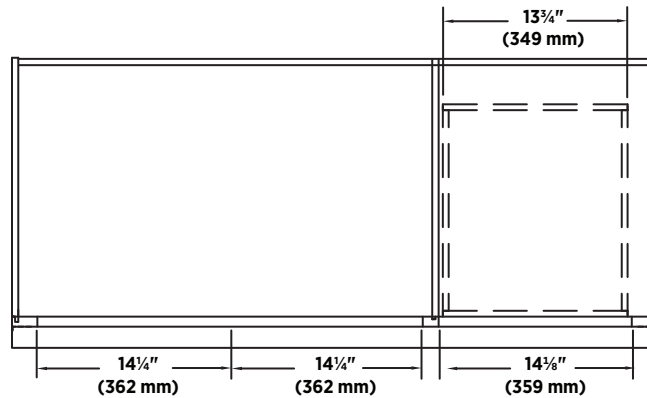

### SHIPPING

**Cube** 30.06  
**GW** 103.84 lbs

## OVERALL DIMENSIONS

48" (W) x 21<sup>5</sup>/<sub>8</sub>" (D) x 34" (H)

1219 mm (W) x 549 mm (D) x 864 mm (H)

## NOTES:

**Important:** Dimensions of product are nominal and may vary within the range of tolerances allowed. These measurements are subject to change or cancellation. No responsibility is assumed for use of superseded or voided pages.