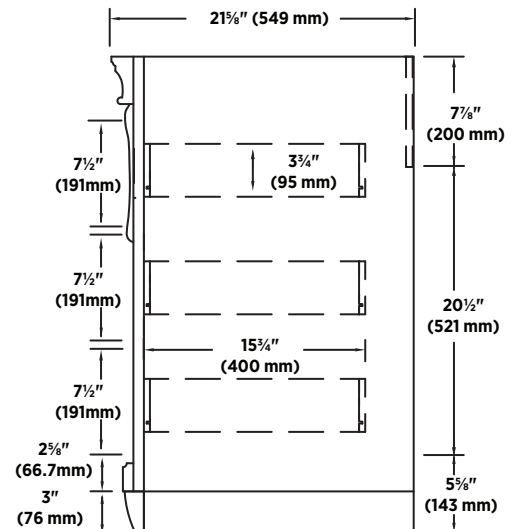

### SHIPPING

**Cube** 30.06  
**GW** 103.84 lbs

## OVERALL DIMENSIONS

48" (W) x 21<sup>5</sup>/<sub>8</sub>" (D) x 34" (H)

1219 mm (W) x 549 mm (D) x 864 mm (H)

## NOTES:

**Important:** Dimensions of product are nominal and may vary within the range of tolerances allowed. These measurements are subject to change or cancellation. No responsibility is assumed for use of superseded or voided pages.