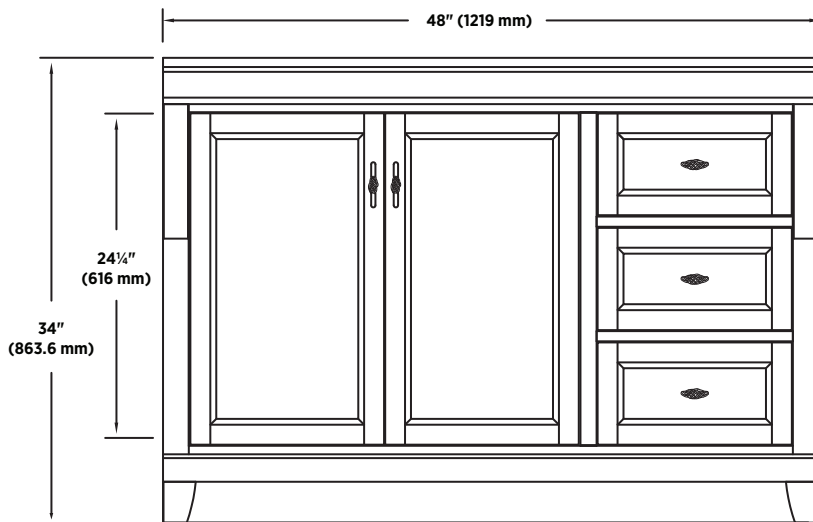

### SHIPPING

**Cube** 30.06  
**GW** 103.84 lbs

## OVERALL DIMENSIONS

48" (W) x 21<sup>5</sup>/<sub>8</sub>" (D) x 34" (H)

1219 mm (W) x 549 mm (D) x 864 mm (H)

## NOTES:

**Important:** Dimensions of product are nominal and may vary within the range of tolerances allowed. These measurements are subject to change or cancellation. No responsibility is assumed for use of superseded or voided pages.