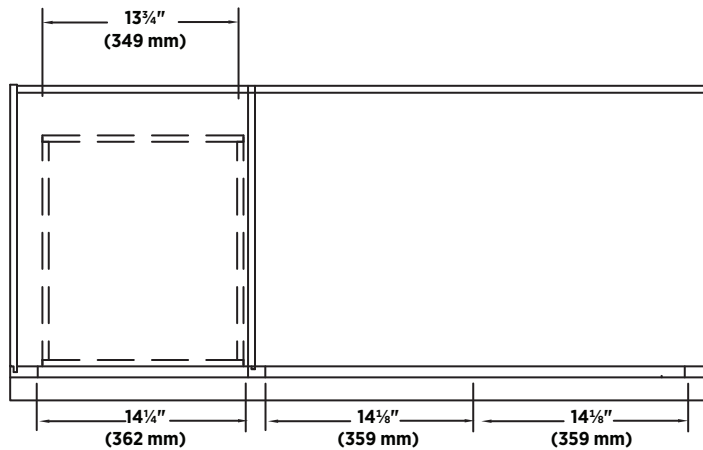

ITEMS TO BE SPECIFIED

DISTRESSED GREY

NADGA4821DL

UPC: 721015366881

SHIPPING

Cube 30.06
GW 103.84 lbs

OVERALL DIMENSIONS

48" (W) x 21⁵/₈" (D) x 34" (H)

1219 mm (W) x 549 mm (D) x 864 mm (H)

NOTES:

Important: Dimensions of product are nominal and may vary within the range of tolerances allowed. These measurements are subject to change or cancellation. No responsibility is assumed for use of superseded or voided pages.