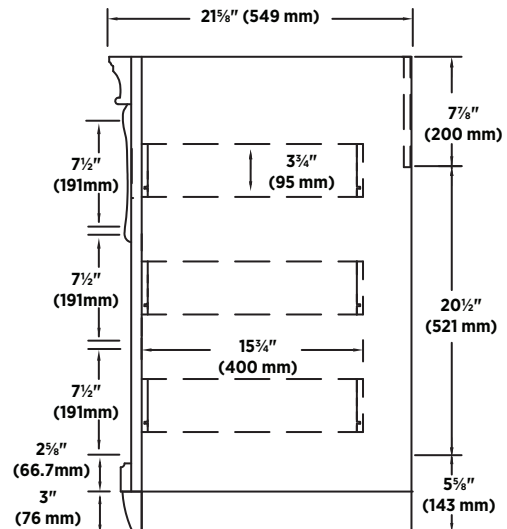

ITEMS TO BE SPECIFIED

DISTRESSED GREY

NADGA4821DL

UPC: 721015366881

SHIPPING

Cube 30.06
GW 103.84 lbs

OVERALL DIMENSIONS

48" (W) x 21⁵/₈" (D) x 34" (H)

1219 mm (W) x 549 mm (D) x 864 mm (H)

NOTES:

Important: Dimensions of product are nominal and may vary within the range of tolerances allowed. These measurements are subject to change or cancellation. No responsibility is assumed for use of superseded or voided pages.