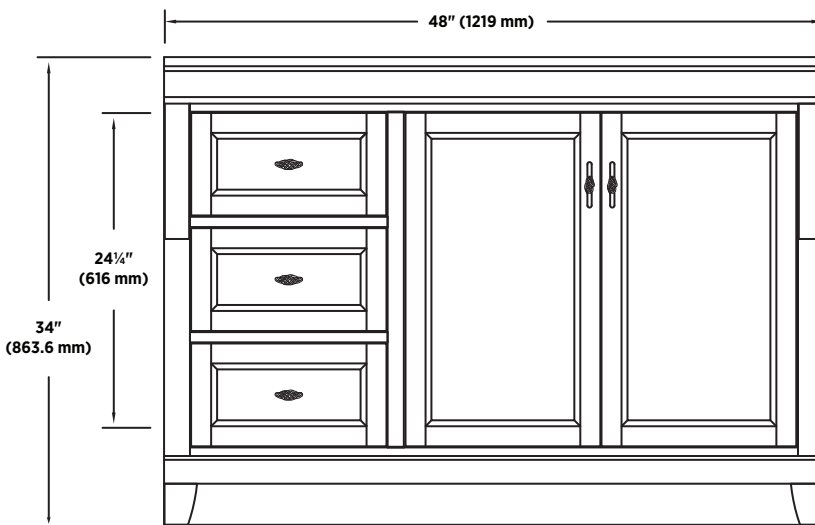

SPECIFICATIONS

- Distressed grey finish
- 2 Slow close doors on right side
- 3 Slow close drawers on left side
- Antique black birdcage style hardware
- Assembled vanity
- Virtual combo top options available on homedepot.ca

ITEMS TO BE SPECIFIED

DISTRESSED GREY

NADGA4821DL

UPC: 721015366881

SHIPPING

Cube 30.06
GW 103.84 lbs

OVERALL DIMENSIONS

48" (W) x 21⁵/₈" (D) x 34" (H)

1219 mm (W) x 549 mm (D) x 864 mm (H)

NOTES:

Important: Dimensions of product are nominal and may vary within the range of tolerances allowed. These measurements are subject to change or cancellation. No responsibility is assumed for use of superseded or voided pages.