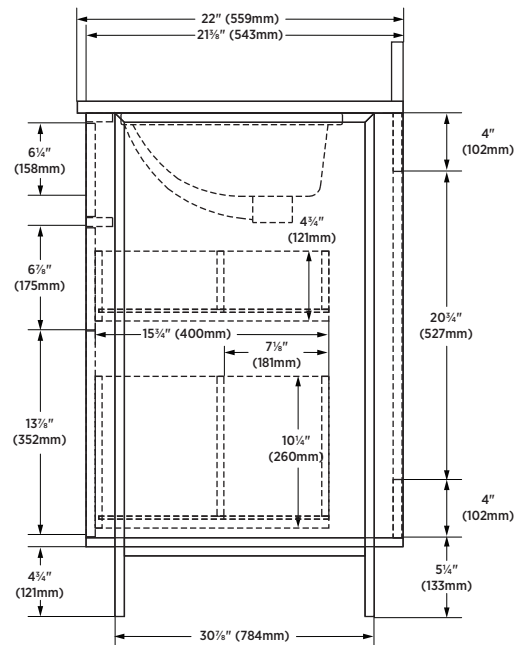

SPECIFICATIONS

- Black finish
- 1 U-shaped slow close door
- 1 Slow close drawers
- 1 False top drawer
- Assembled vanity with pre-attached engineered stone top
- Vitreous china rectangular undermount sink pre-attached
- Chrome accent details
- 4" hole faucet drilling
- Faucet not included

OVERALL DIMENSIONS

787mm (W) x 559mm (D) x 984mm (H)
31" (W) x 22" (D) x 38³/₄" (H)

ITEM TO BE SPECIFIED

BLACK
Lily White Vanity Top

PLBVT3122D

UPC: 721015434955

SHIPPING

Cube 22.21

GW 183 lbs

Important: Dimensions of product are nominal and may vary within the range of tolerances allowed. These measurements are subject to change or cancellation. No responsibility is assumed for use of superseded or voided pages.