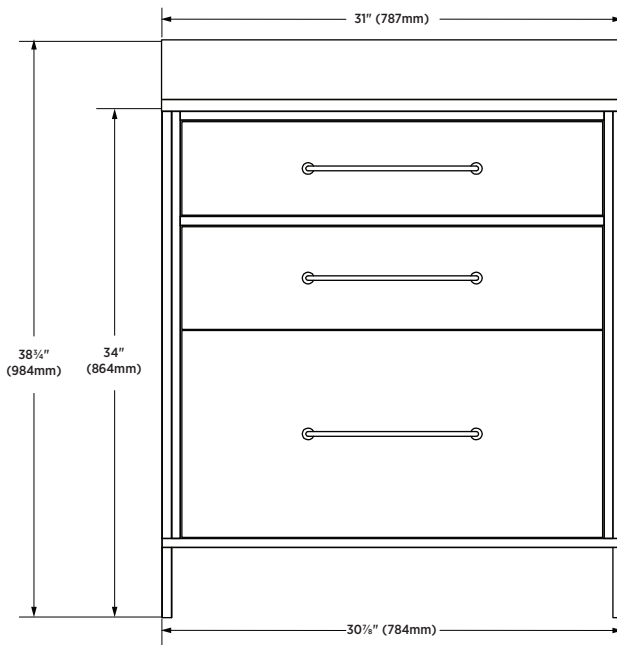

SPECIFICATIONS

- Black finish
- 1 U-shaped slow close door
- 1 Slow close drawers
- 1 False top drawer
- Assembled vanity with pre-attached engineered stone top
- Vitreous china rectangular undermount sink pre-attached
- Chrome accent details
- 4" hole faucet drilling
- Faucet not included

OVERALL DIMENSIONS

787mm (W) x 559mm (D) x 984mm (H)
31" (W) x 22" (D) x 38³/₄" (H)

ITEM TO BE SPECIFIED

BLACK
Lily White Vanity Top

PLBVT3122D

UPC: 721015434955

SHIPPING

Cube 22.21

GW 183 lbs

Important: Dimensions of product are nominal and may vary within the range of tolerances allowed. These measurements are subject to change or cancellation. No responsibility is assumed for use of superseded or voided pages.