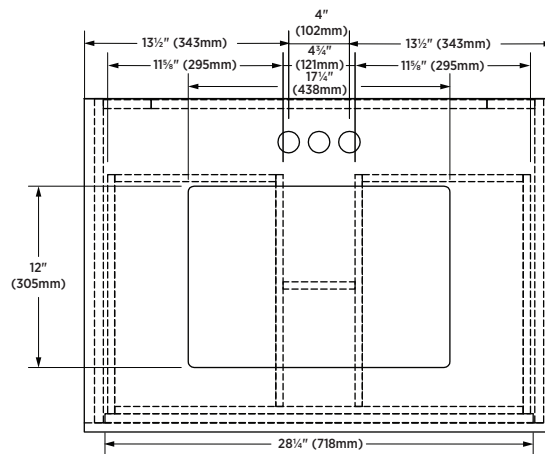

OVERALL DIMENSIONS

787mm (W) x 559mm (D) x 984mm (H)
31" (W) x 22" (D) x 38³/₄" (H)

ITEM TO BE SPECIFIED

BLACK
Lily White Vanity Top

PLBVT3122D

UPC: 721015434955

SHIPPING

Cube 22.21

GW 183 lbs

Important: Dimensions of product are nominal and may vary within the range of tolerances allowed. These measurements are subject to change or cancellation. No responsibility is assumed for use of superseded or voided pages.