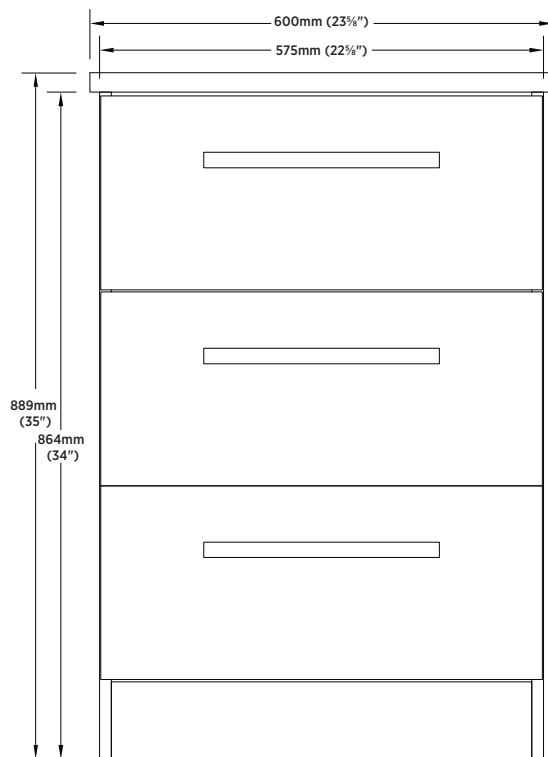

SPECIFICATIONS

- Black finish
- 2 slow close drawers (2nd & 3rd combined)
- Chrome handles
- Vitreous china top with integrated sink
- Single hole faucet drilling
- Faucet not included

OVERALL DIMENSIONS

600mm (W) x 391mm (D) x 889mm (H)
23⁵/₈" (W) x 15³/₈" (D) x 35" (H)

ITEM TO BE SPECIFIED

BLACK FINISH

RHBVT2415

UPC: 721015435075

SHIPPING

Cube 10.89

GW 101.31 lbs

NOTES:

Important: Dimensions of product are nominal and may vary within the range of tolerances allowed. These measurements are subject to change or cancellation. No responsibility is assumed for use of superseded or voided pages.