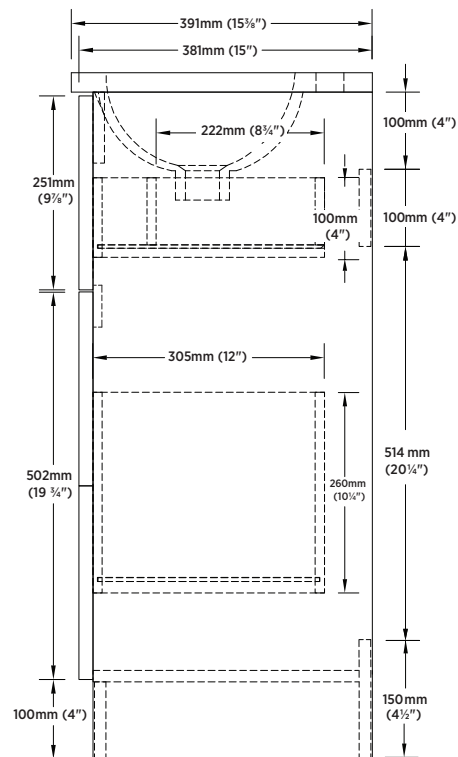

SPECIFICATIONS

- Black finish
- 2 slow close drawers (2nd & 3rd combined)
- Chrome handles
- Vitreous china top with integrated sink
- Single hole faucet drilling
- Faucet not included

OVERALL DIMENSIONS

600mm (W) x 391mm (D) x 889mm (H)
23⁵/₈" (W) x 15³/₈" (D) x 35" (H)

ITEM TO BE SPECIFIED

BLACK FINISH

RHBVT2415

UPC: 721015435075

SHIPPING

Cube 10.89

GW 101.31 lbs

NOTES:

Important: Dimensions of product are nominal and may vary within the range of tolerances allowed. These measurements are subject to change or cancellation. No responsibility is assumed for use of superseded or voided pages.