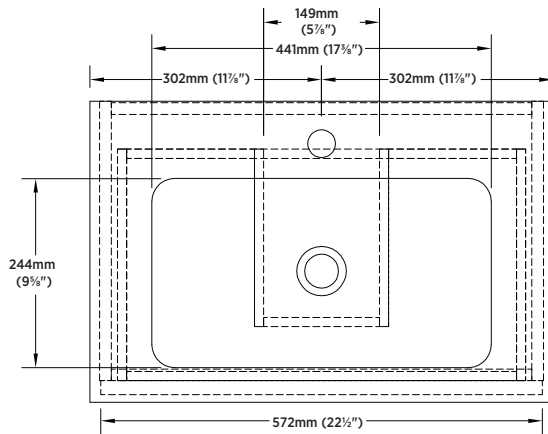

SPECIFICATIONS

- Black finish
- 2 slow close drawers (2nd & 3rd combined)
- Chrome handles
- Vitreous china top with integrated sink
- Single hole faucet drilling
- Faucet not included

OVERALL DIMENSIONS

600mm (W) x 391mm (D) x 889mm (H)
23⁵/₈" (W) x 15³/₈" (D) x 35" (H)

ITEM TO BE SPECIFIED

BLACK FINISH

RHBVT2415

UPC: 721015435075

SHIPPING

Cube 10.89

GW 101.31 lbs

NOTES:

Important: Dimensions of product are nominal and may vary within the range of tolerances allowed. These measurements are subject to change or cancellation. No responsibility is assumed for use of superseded or voided pages.