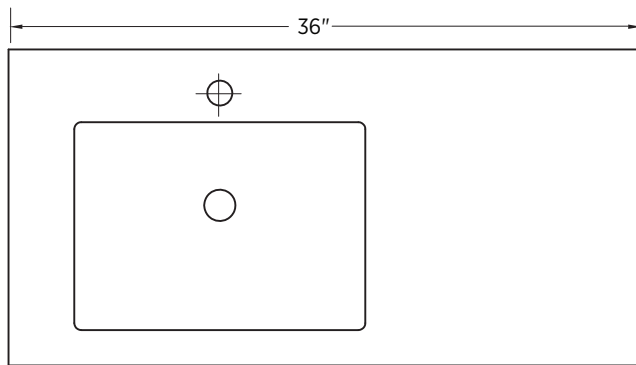

Overall Dimensions:

36" (W) x 18" (D) x 34" (H)

Shipping:

Cube	15.77
GW	131.6lbs

Item to be specified:

Grey:

TUGVT3634
UPC: 721015427353

Notes:

Important: Dimensions of product are nominal and may vary within the range of tolerances allowed. These measurements are subject to change or cancellation. No responsibility is assumed for use or superseded or voided pages.