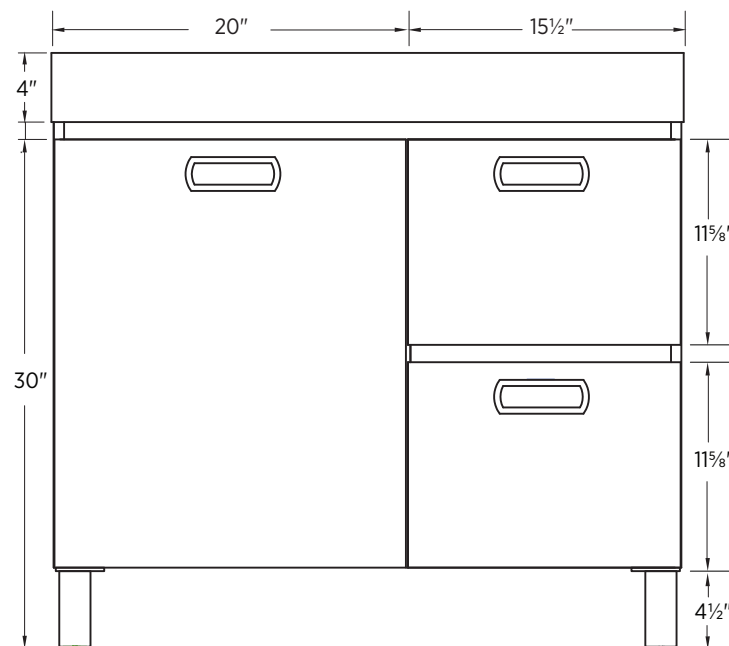

Specifications:

- 1 Slow close door
- 2 Full extension slow close drawers
- 1 Interior shelf
- Brushed nickel hardware
- 4 Aluminum feet
- Offset cultured marble top with integrated sink
- Single hole faucet drilling
- Faucet not included
- Fully assembled

Overall Dimensions:

36" (W) x 18" (D) x 34" (H)

Shipping:

Cube	15.77
GW	131.6lbs

Item to be specified:

Grey:

TUGVT3634
UPC: 721015427353

Notes:

Important: Dimensions of product are nominal and may vary within the range of tolerances allowed. These measurements are subject to change or cancellation. No responsibility is assumed for use or superseded or voided pages.