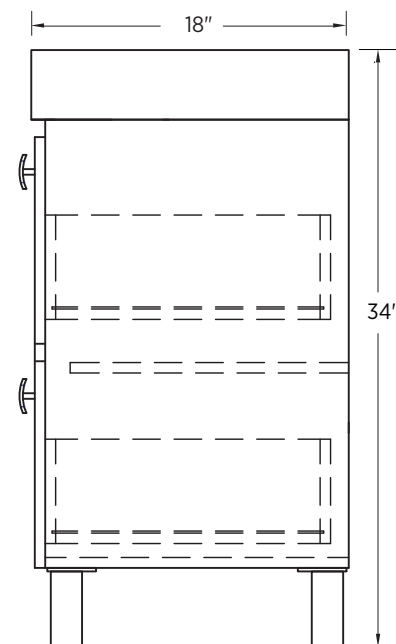

Specifications:

- 1 Slow close door
- 2 Full extension slow close drawers
- 1 Interior shelf
- Brushed nickel hardware
- 4 Aluminum feet
- Offset cultured marble top with integrated sink
- Single hole faucet drilling
- Faucet not included
- Fully assembled

Overall Dimensions:

36" (W) x 18" (D) x 34" (H)

Shipping:

Cube	15.77
GW	131.6lbs

Item to be specified:

Grey:

TUGVT3634
UPC: 721015427353

Notes:

Important: Dimensions of product are nominal and may vary within the range of tolerances allowed. These measurements are subject to change or cancellation. No responsibility is assumed for use or superseded or voided pages.