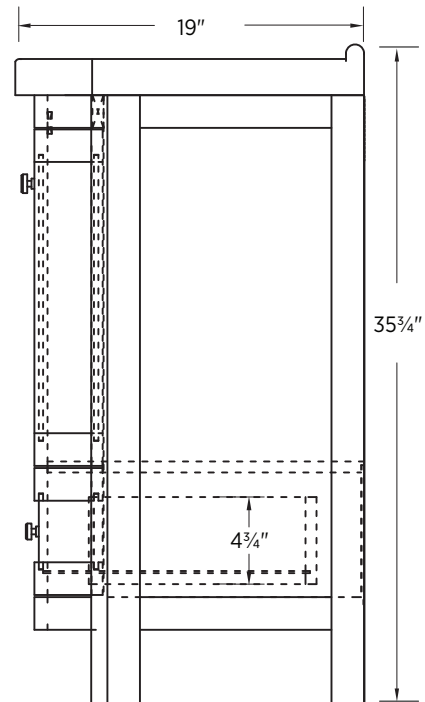

### Specifications:

- Round front
- 2 Slow close doors
- 1 Slow close drawer
- 1 Interior adjustable shelf
- Brushed nickel hardware
- Vitreous china top with integrated sink included
- Faucet not included
- Fully assembled

### Overall Dimensions:

25½" (W) x 19" (D) x 35¾" (H)

### Shipping:

Cube 13.71  
GW 81lbs

### Notes:

Important: Dimensions of product are nominal and may vary within the range of tolerances allowed. These measurements are subject to change or cancellation. No responsibility is assumed for use or superseded or voided pages.