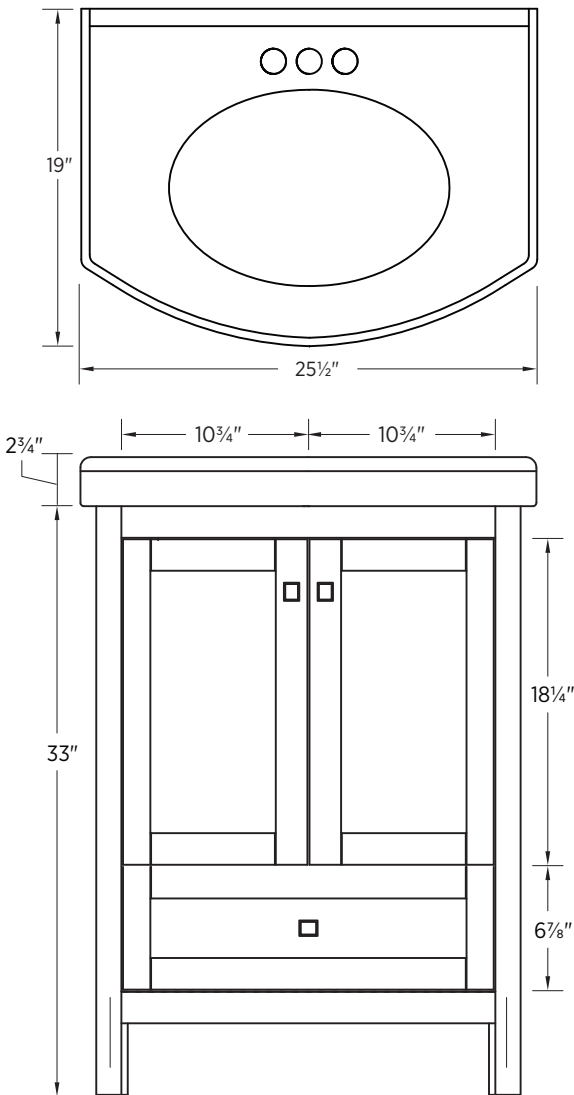

### Specifications:

- Round front
- 2 Slow close doors
- 1 Slow close drawer
- 1 Interior adjustable shelf
- Brushed nickel hardware
- Vitreous china top with integrated sink included
- Faucet not included
- Fully assembled

### Overall Dimensions:

25½" (W) x 19" (D) x 35¾" (H)

### Shipping:

Cube 13.71  
GW 81lbs

### Notes:

Important: Dimensions of product are nominal and may vary within the range of tolerances allowed. These measurements are subject to change or cancellation. No responsibility is assumed for use or superseded or voided pages.