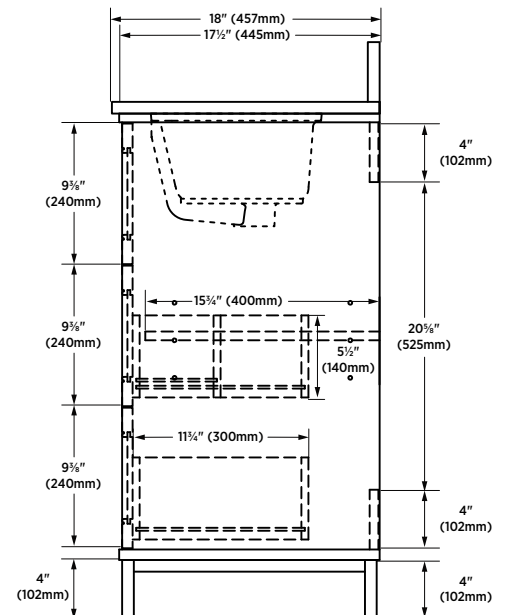

SPECIFICATIONS

- Grey finish
- 2 Slow close doors
- 1 U-shaped slow close drawer
- 1 Slow close bottom drawer
- 1 False top drawer
- 2 Adjustable shelves
- Includes engineered stone top & vitreous china rectangular undermount sink not attached and ready to assemble
- Gold accent details
- 4" hole faucet drilling
- Faucet not included

ITEM TO BE SPECIFIED

GREY
Lily White Vanity Top
WTGVT4918D
UPC: 721015434962

SHIPPING

Cube 25.72
GW 292.9 lbs

OVERALL DIMENSIONS

1245mm (W) x 457mm (D) x 984mm (H)
49" (W) x 18" (D) x 38¾" (H)

Important: Dimensions of product are nominal and may vary within the range of tolerances allowed. These measurements are subject to change or cancellation. No responsibility is assumed for use of superseded or voided pages.