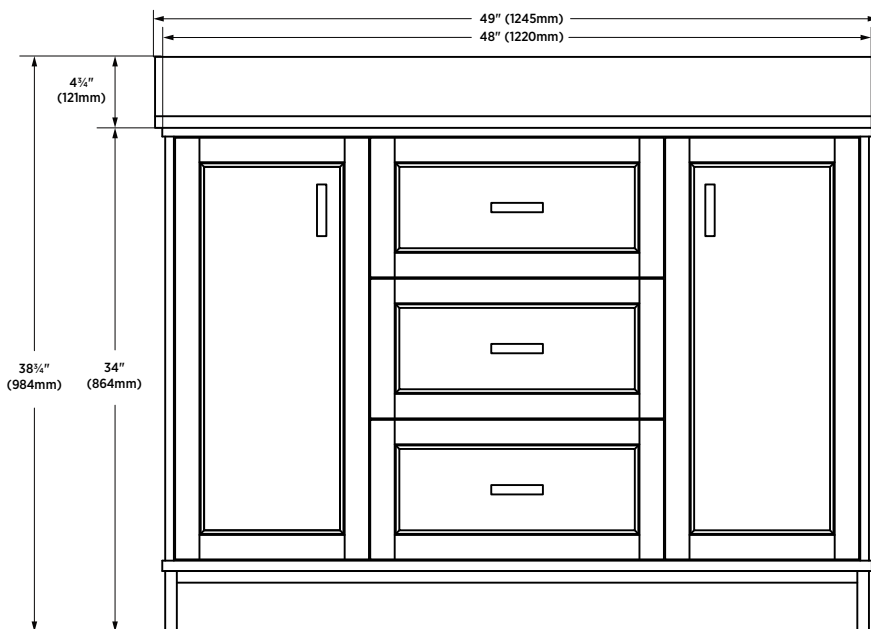

SPECIFICATIONS

- Grey finish
- 2 Slow close doors
- 1 U-shaped slow close drawer
- 1 Slow close bottom drawer
- 1 False top drawer
- 2 Adjustable shelves
- Includes engineered stone top & vitreous china rectangular undermount sink not attached and ready to assemble
- Gold accent details
- 4" hole faucet drilling
- Faucet not included

ITEM TO BE SPECIFIED

GREY
Lily White Vanity Top
WTGVT4918D
UPC: 721015434962

SHIPPING

Cube 25.72
GW 292.9 lbs

OVERALL DIMENSIONS

1245mm (W) x 457mm (D) x 984mm (H)
49" (W) x 18" (D) x 38¾" (H)

Important: Dimensions of product are nominal and may vary within the range of tolerances allowed. These measurements are subject to change or cancellation. No responsibility is assumed for use of superseded or voided pages.