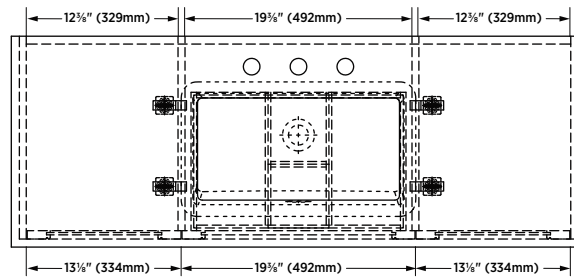

SPECIFICATIONS

- Grey finish
- 2 Slow close doors
- 1 U-shaped slow close drawer
- 1 Slow close bottom drawer
- 1 False top drawer
- 2 Adjustable shelves
- Includes engineered stone top & vitreous china rectangular undermount sink not attached and ready to assemble
- Gold accent details
- 4" hole faucet drilling
- Faucet not included

ITEM TO BE SPECIFIED

GREY
Lily White Vanity Top
WTGVT4918D
UPC: 721015434962

SHIPPING

Cube 25.72
GW 292.9 lbs

OVERALL DIMENSIONS

1245mm (W) x 457mm (D) x 984mm (H)
49" (W) x 18" (D) x 38¾" (H)

Important: Dimensions of product are nominal and may vary within the range of tolerances allowed. These measurements are subject to change or cancellation. No responsibility is assumed for use of superseded or voided pages.