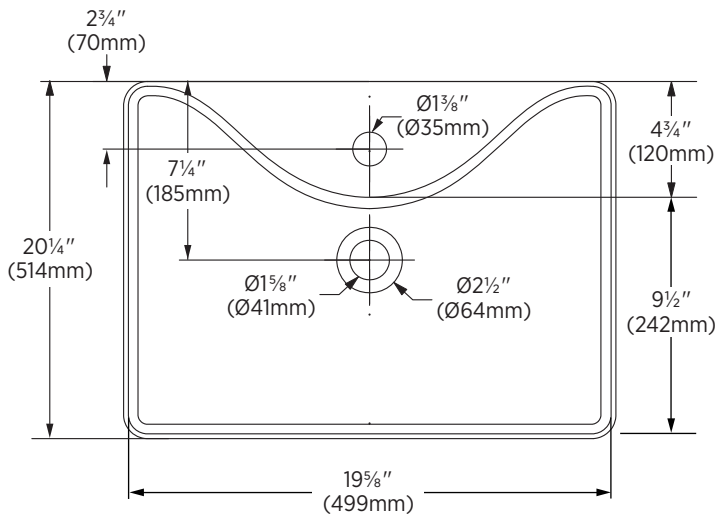

Specifications:

- White fine fireclay
- Prim Rim profile
- Single hole faucet drilling
- Template supplied
- Faucet not included

Overall Dimensions:

20¼" (W) x 14½" (D) x 4¾" (H)
515mm (W) x 370mm (D) x 120mm (H)

Compliance Certifications:

- Meets or exceeds the following specs:
- IAPMO cUPC
 - ASME A112.19.2/CSA B45.1-2013

Shipping:

Cube 1.06
GW 23 lbs

Item to be specified:

White:

13-0083-W

UPC: 721015428947

Notes:

Important: Dimensions of product are nominal and may vary within the range of tolerances allowed. These measurements are subject to change or cancellation. No responsibility is assumed for use of superseded or voided pages.