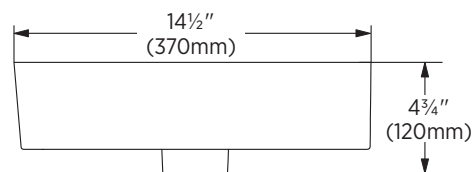

Specifications:

- White fine fireclay
- Prim Rim profile
- Single hole faucet drilling
- Template supplied
- Faucet not included

Overall Dimensions:

20¼" (W) x 14½" (D) x 4¾" (H)
515mm (W) x 370mm (D) x 120mm (H)

Compliance Certifications:

- Meets or exceeds the following specs:
- IAPMO cUPC
 - ASME A112.19.2/CSA B45.1-2013

Shipping:

Cube 1.06
GW 23 lbs

Item to be specified:

White:

13-0083-W

UPC: 721015428947

Notes:

Important: Dimensions of product are nominal and may vary within the range of tolerances allowed. These measurements are subject to change or cancellation. No responsibility is assumed for use of superseded or voided pages.