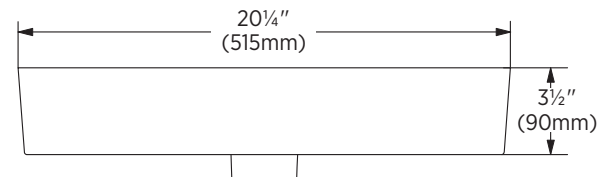

Specifications:

- White fine fireclay
- Prim Rim profile
- Single hole faucet drilling
- Template supplied
- Faucet not included

Overall Dimensions:

20¼" (W) x 14½" (D) x 4¾" (H)
515mm (W) x 370mm (D) x 120mm (H)

Compliance Certifications:

- Meets or exceeds the following specs:
- IAPMO cUPC
 - ASME A112.19.2/CSA B45.1-2013

Shipping:

Cube 1.06
GW 23 lbs

Item to be specified:

White:

13-0083-W

UPC: 721015428947

Notes:

Important: Dimensions of product are nominal and may vary within the range of tolerances allowed. These measurements are subject to change or cancellation. No responsibility is assumed for use of superseded or voided pages.