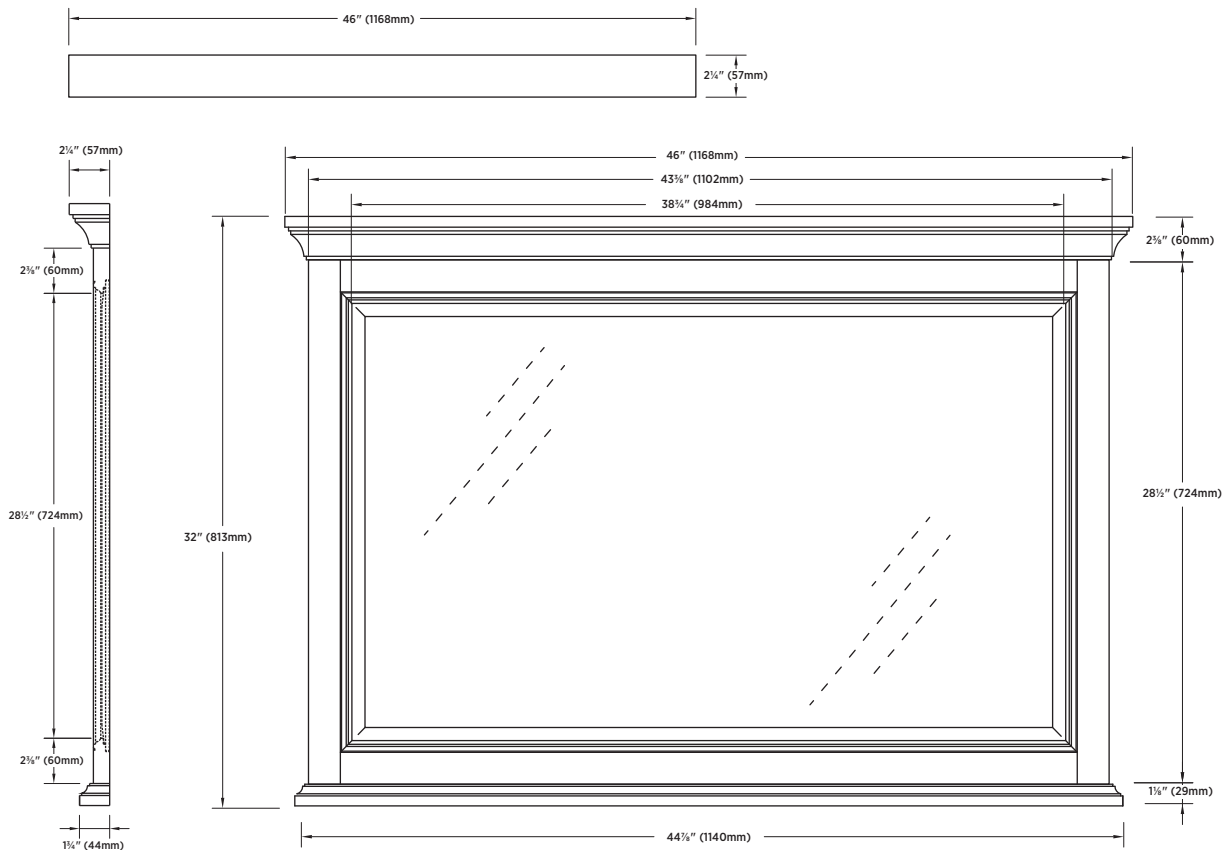

## OVERALL DIMENSIONS:

46" (W) x 2¼" (D) x 32" (H)  
 1168mm (W) x 57mm (D) x 813mm (H)

## Notes:

Important: Dimensions of product are nominal and may vary within the range of tolerances allowed. These measurements are subject to change or cancellation. No responsibility is assumed for use of superseded or voided pages.