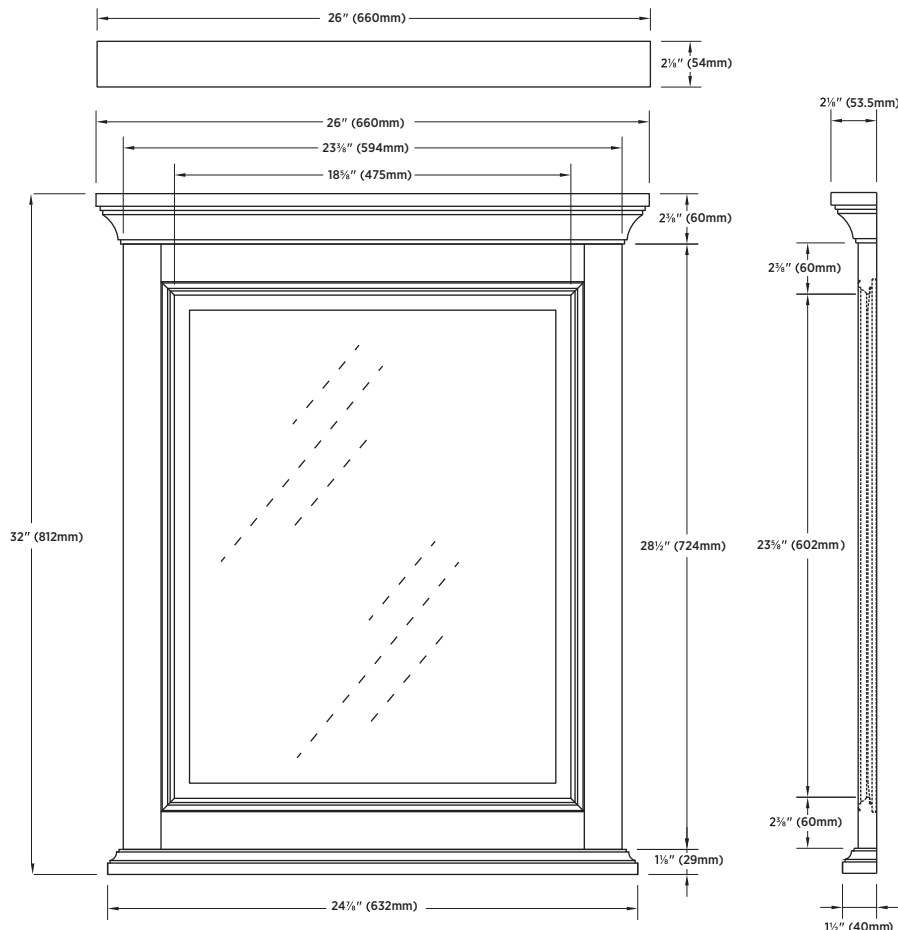

SPECIFICATIONS:

- Harbor blue or white finish
- Pre-attached hooks

OVERALL DIMENSIONS:

26" (W) x 2 $\frac{1}{8}$ " (D) x 32" (H)
 660mm (W) x 54mm (D) x 813mm (H)

SHIPPING:

Cube 2.78
GW 19.25 lbs

ITEM TO BE SPECIFIED:

HARBOR BLUE:

BABM2632

UPC: 721015434030

WHITE:

BAWM2632

UPC: 721015434054

Notes:

Important: Dimensions of product are nominal and may vary within the range of tolerances allowed. These measurements are subject to change or cancellation. No responsibility is assumed for use of superseded or voided pages.