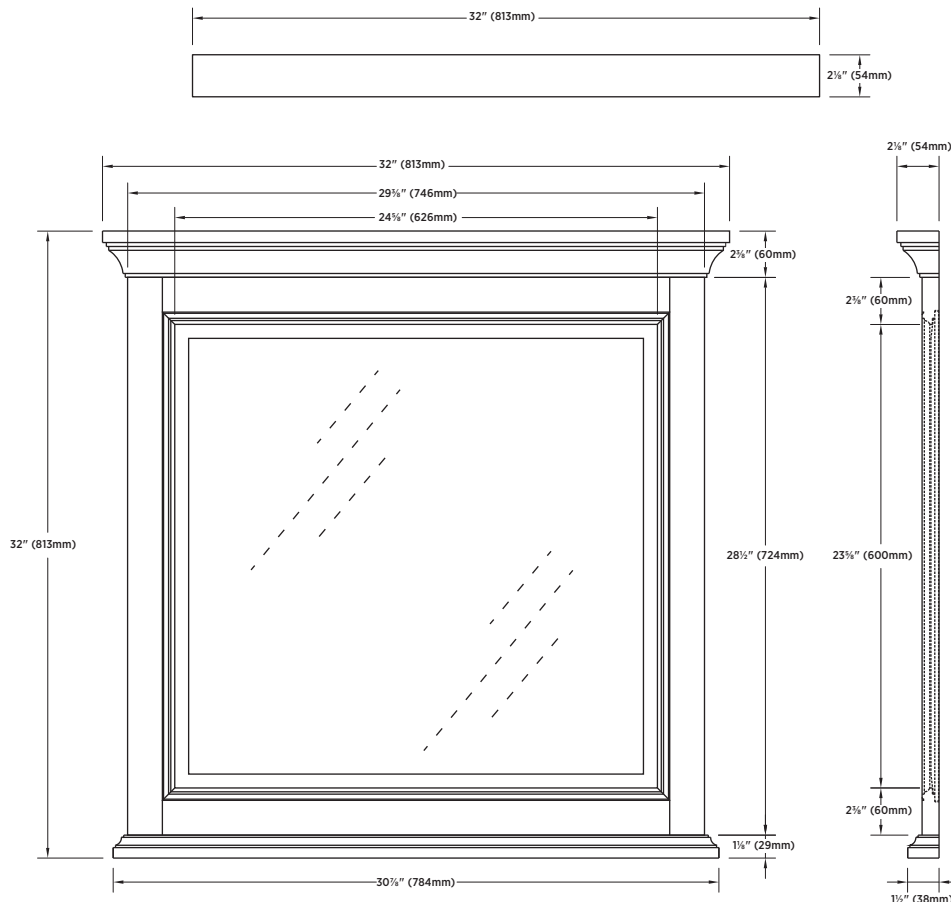

## OVERALL DIMENSIONS:

32" (W) x 2 1/8" (D) x 32" (H)  
 813mm (W) x 54mm (D) x 813mm (H)

## ITEM TO BE SPECIFIED:

**HARBOR BLUE:**

**BABM3232**

UPC: 721015434047

**WHITE:**

**BAWM3232**

UPC: 721015434061

## Notes:

Important: Dimensions of product are nominal and may vary within the range of tolerances allowed. These measurements are subject to change or cancellation. No responsibility is assumed for use of superseded or voided pages.