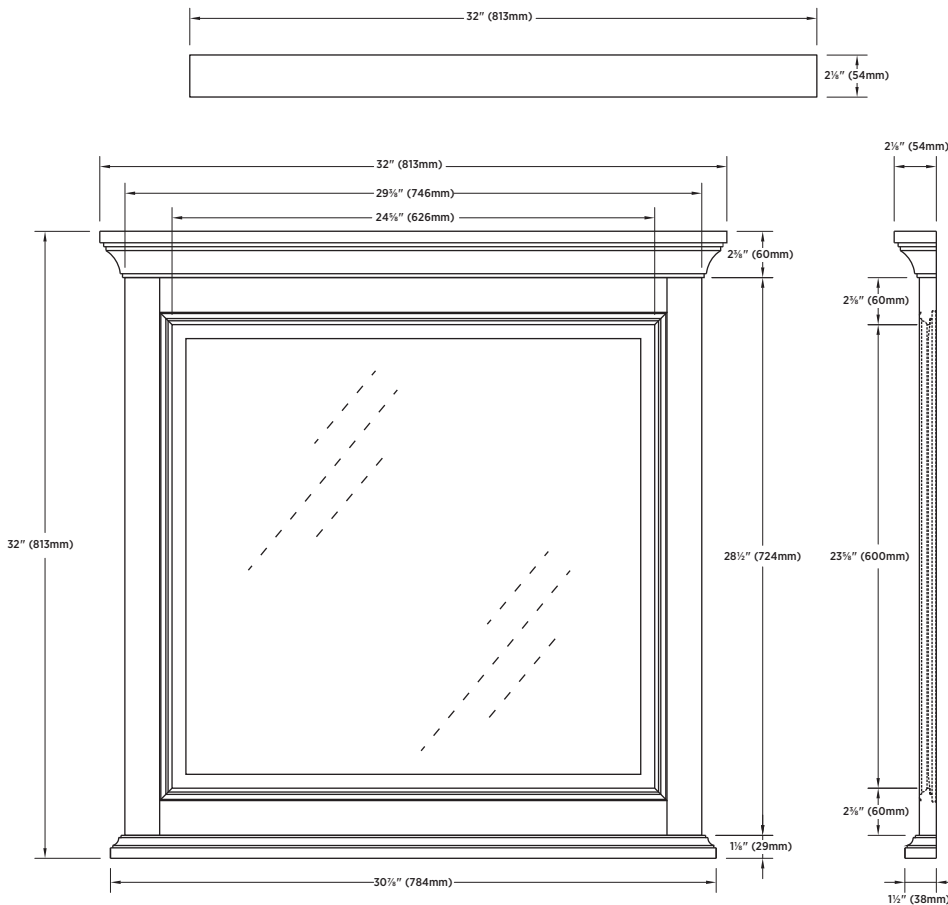

SPECIFICATIONS

- Harbor blue or white finish
- Pre-attached hooks

OVERALL DIMENSIONS

813mm (W) x 54mm (D) x 813mm (H)
32" (W) x 2 1/8" (D) x 32" (H)

ITEM TO BE SPECIFIED

HARBOR BLUE

BABM3232

UPC: 721015434047

WHITE

BAWM3232

UPC: 721015434061

SHIPPING

Cube 3.12

GW 24.2 lbs

NOTES:

Important: Dimensions of product are nominal and may vary within the range of tolerances allowed. These measurements are subject to change or cancellation. No responsibility is assumed for use of superseded or voided pages.