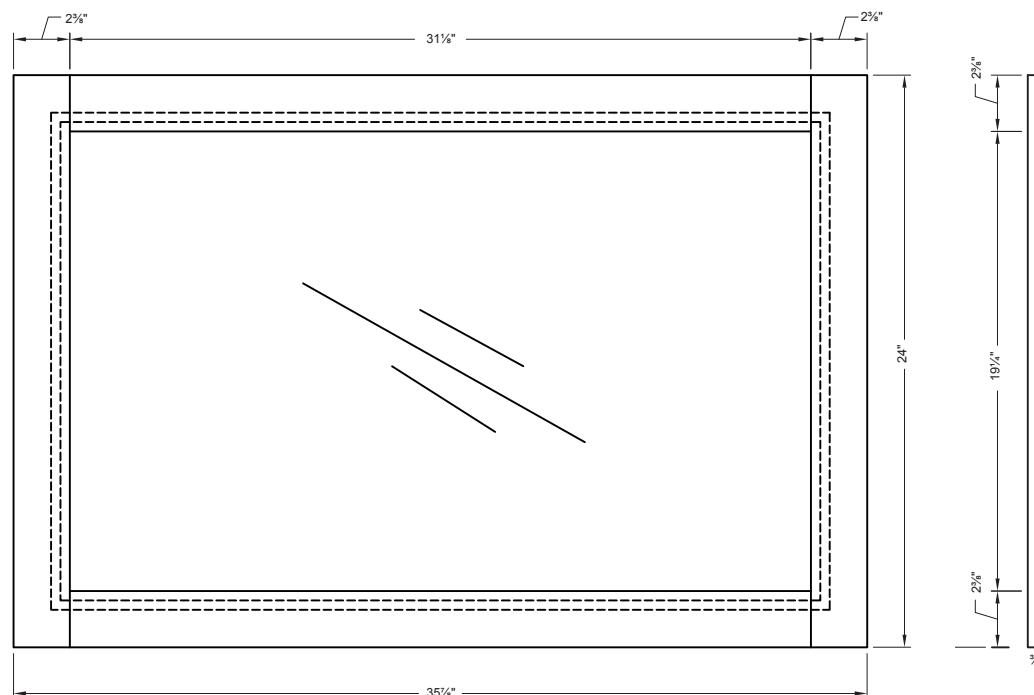

### Specifications:

- 3 Finishes available: Espresso, Walnut, and High Gloss White
- MDF construction with melamine
- Fully framed
- Pre-attached hooks
- Can be hung vertically or horizontally

### Overall Dimensions:

35 $\frac{7}{8}$ " (W) x  $\frac{3}{4}$ " (D) x 24" (H)

### Notes:

Important: Dimensions of product are nominal and may vary within the range of tolerances allowed. These measurements are subject to change or cancellation. No responsibility is assumed for use of superseded or voided pages.