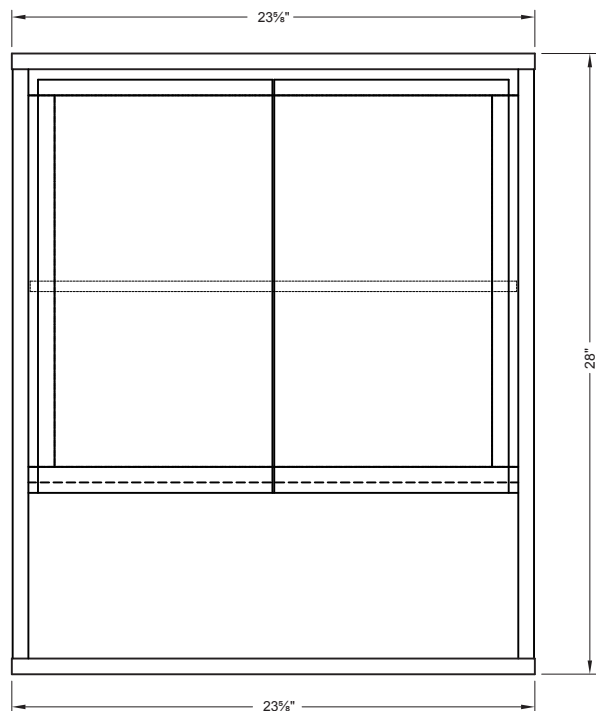

### Specifications:

- Finishes available: Espresso, Walnut, and High Gloss White
- MDF construction with melamine
- 2 Slow close doors
- Chrome finish hardware
- 1 Interior, adjustable shelf
- 1 Open shelf
- Fully assembled

### Overall Dimensions:

23<sup>5</sup>/<sub>8</sub>" (W) x 8<sup>3</sup>/<sub>8</sub>" (D) x 28" (H)

### Item to be specified:

CREWC2428

ESPRESSO

UPC: 721015429401

CRNWC2428

WALNUT

UPC: 721015429418

CRWWC2428

### Notes:

Important: Dimensions of product are nominal and may vary within the range of tolerances allowed. These measurements are subject to change or cancellation. No responsibility is assumed for use of superseded or voided pages.