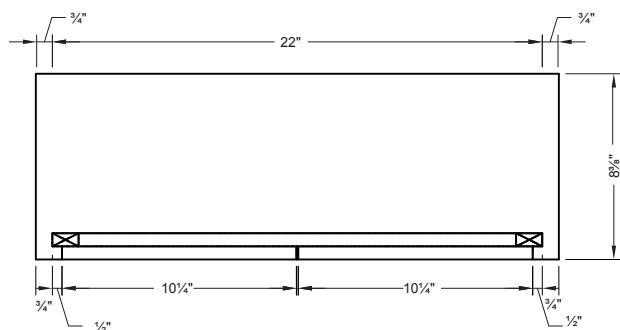

### Specifications:

- Finishes available: Espresso, Walnut, and High Gloss White
- MDF construction with melamine
- 2 Slow close doors
- Chrome finish hardware
- 1 Interior, adjustable shelf
- 1 Open shelf
- Fully assembled

### Overall Dimensions:

23<sup>5</sup>/<sub>8</sub>" (W) x 8<sup>3</sup>/<sub>8</sub>" (D) x 28" (H)

### Item to be specified:

CREWC2428

ESPRESSO

UPC: 721015429401

CRNWC2428

WALNUT

UPC: 721015429418

CRWWC2428

### Notes:

Important: Dimensions of product are nominal and may vary within the range of tolerances allowed. These measurements are subject to change or cancellation. No responsibility is assumed for use of superseded or voided pages.