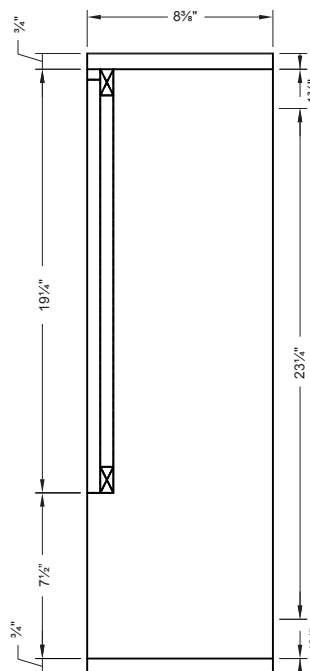

### Overall Dimensions:

23<sup>5</sup>/<sub>8</sub>" (W) x 8<sup>3</sup>/<sub>8</sub>" (D) x 28" (H)

### Item to be specified:

CREWC2428

ESPRESSO

UPC: 721015429401

CRNWC2428

WALNUT

UPC: 721015429418

CRWWC2428

### Notes:

Important: Dimensions of product are nominal and may vary within the range of tolerances allowed. These measurements are subject to change or cancellation. No responsibility is assumed for use of superseded or voided pages.