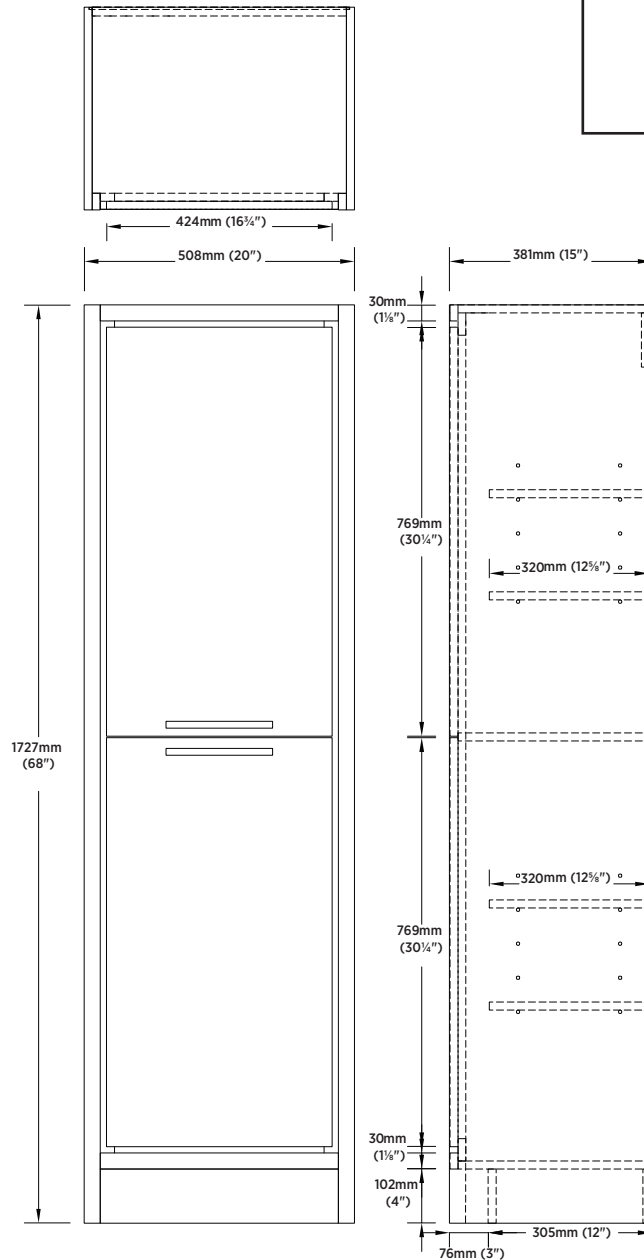

## OVERALL DIMENSIONS

508mm (W) x 381mm (D) x 1727mm (H)  
20" (W) x 15" (D) x 68" (H)

## ITEM TO BE SPECIFIED

**RUSTIC GREY FINISH**

**CLRGLC2068**

UPC: 721015435129

## SHIPPING

**Cube** 15.88

**GW** 107.03 lbs

## NOTES:

**Important:** Dimensions of product are nominal and may vary within the range of tolerances allowed. These measurements are subject to change or cancellation. No responsibility is assumed for use of superseded or voided pages.