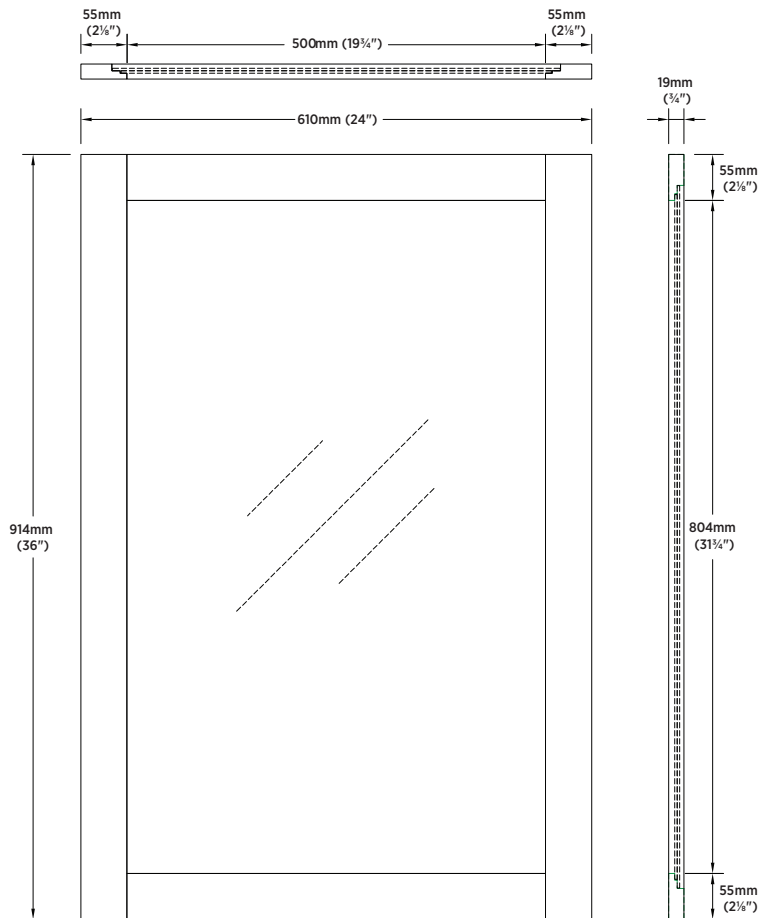

SPECIFICATIONS

- Rustic grey finish
- Wood frame, hang horizontally or vertically
- Hanging hooks included

OVERALL DIMENSIONS

610mm (W) x 19mm (D) x 914mm (H)
24" (W) x ¾" (D) x 36" (H)

ITEM TO BE SPECIFIED

RUSTIC GREY FINISH

CLRGM2436

UPC: 721015435105

SHIPPING

Cube 2.30

GW 17.60 lbs

NOTES:

Important: Dimensions of product are nominal and may vary within the range of tolerances allowed. These measurements are subject to change or cancellation. No responsibility is assumed for use of superseded or voided pages.