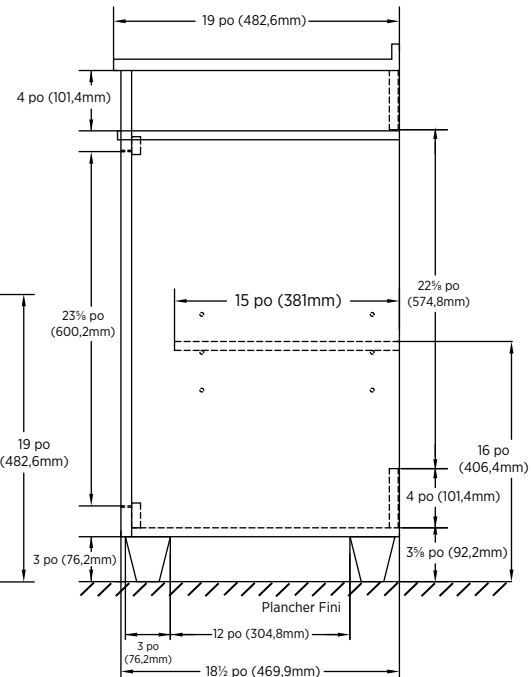

DIMENSIONS GLOBALES :

31 po (L) x 19 po (P) x 36 po (H)
787,4mm (L) x 482,6mm (P) x 914,4mm (H)

EXPÉDITION :

Volume 14,87
Poids brut 87,13 lb

ARTICLE À INDIQUER :

GRAIN DE BOIS GRIS :

COGVT3119D
CUP: 721015432357

Notes:

Important: Dimensions of product are nominal and may vary within the range of tolerances allowed. These measurements are subject to change or cancellation. No responsibility is assumed for use of superseded or voided pages.