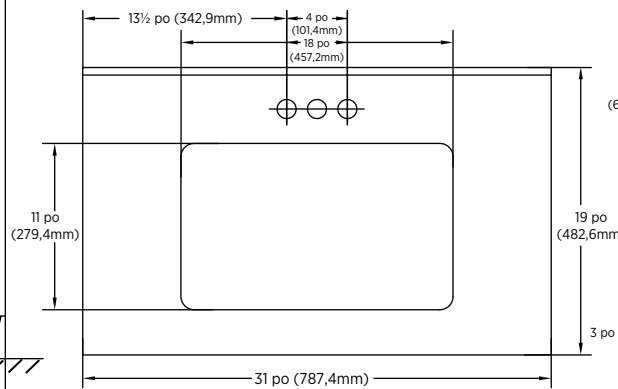

DIMENSIONS GLOBALES :

31 po (L) x 19 po (P) x 36 po (H)
787,4mm (L) x 482,6mm (P) x 914,4mm (H)

EXPÉDITION :

Volume 14,87
Poids brut 87,13 lb

ARTICLE À INDIQUER :

GRAIN DE BOIS GRIS :

COGVT3119D
CUP: 721015432357

Notes:

Important: Dimensions of product are nominal and may vary within the range of tolerances allowed. These measurements are subject to change or cancellation. No responsibility is assumed for use of superseded or voided pages.