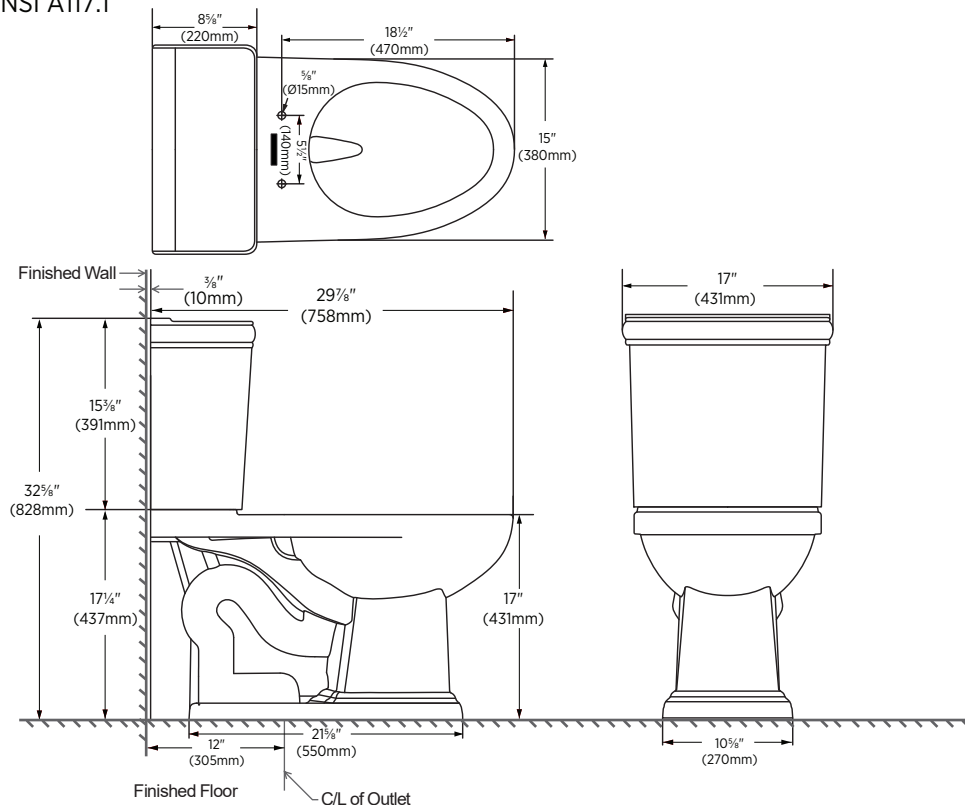

### SPECIFICATIONS:

- Vitreous china
- High efficiency toilet
- 4.8Lpf / 1.28Gpf
- Elongated bowl
- 17" Plus Height bowl
- Siphon jet flush action
- Soft white trip lever
- Standard 12" rough-in
- Water surface: 6" x 8¼" (151mm x 210mm)
- Plastic smooth close toilet seat included
- 100% factory flush tested

### OVERALL DIMENSIONS:

17" (W) x 29⅞" (D) x 32⅝" (H)

431mm (W) x 758mm (D) x 828mm (H)

### ITEM TO BE SPECIFIED:

**SOFT WHITE:**

TL-7228-WL

UPC: 721015423959

### Notes:

Important: Dimensions of product are nominal and may vary within the range of tolerances allowed. These measurements are subject to change or cancellation. No responsibility is assumed for use of superseded or voided pages.