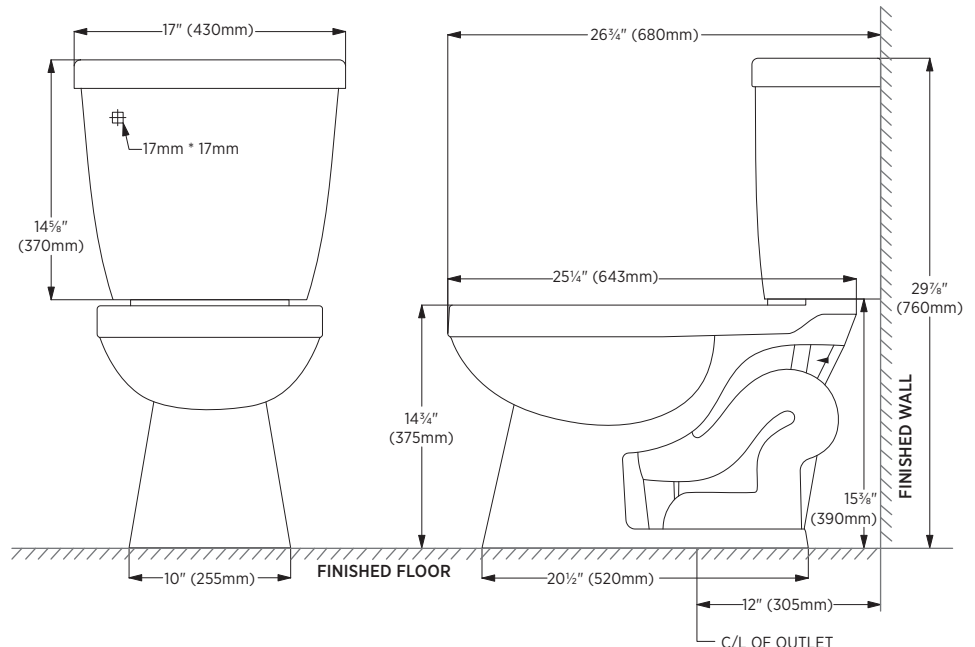

### Specifications:

- Vitreous china
- High efficiency single flush toilet
- 1.28Gpf / 4.8Lpf
- Round front bowl
- Bowl height of 14<sup>3</sup>/<sub>4</sub>"
- Exposed 2" trapway
- Front chrome tank lever
- Standard 12" rough-in
- Water surface: (241mm x 171mm) 9<sup>1</sup>/<sub>2</sub>" x 6<sup>3</sup>/<sub>4</sub>"
- Plastic toilet seat, wax ring, and floor bolts included
- Lined Tank

### Overall Dimensions:

430mm (W) x 680mm (D) x 760mm (H)  
17" (W) x 26<sup>3</sup>/<sub>4</sub>" (D) x 29<sup>7</sup>/<sub>8</sub>" (H)

### Item to be specified:

**White:**

**TL-8287-WL-TTG** (lined tank)  
UPC: 721015428565

### Notes:

Important: Dimensions of fixtures are nominal and may vary within the range of tolerances established by ANSI standard A112.19.2. These measurements are subject to change or cancellation. No responsibility is assumed for use of superseded or voided pages.