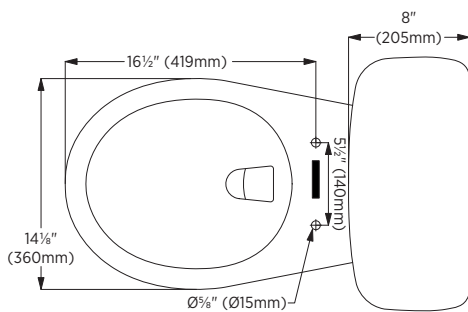

### Specifications:

- Vitreous china
- High efficiency single flush toilet
- 1.28Gpf / 4.8Lpf
- Round front bowl
- Bowl height of 14<sup>3</sup>/<sub>4</sub>"
- Exposed 2" trapway
- Front chrome tank lever
- Standard 12" rough-in
- Water surface: (241mm x 171mm) 9<sup>1</sup>/<sub>2</sub>" x 6<sup>3</sup>/<sub>4</sub>"
- Plastic toilet seat, wax ring, and floor bolts included
- Lined Tank

### Overall Dimensions:

430mm (W) x 680mm (D) x 760mm (H)  
17" (W) x 26<sup>3</sup>/<sub>4</sub>" (D) x 29<sup>7</sup>/<sub>8</sub>" (H)

### Item to be specified:

**White:**

**TL-8287-WL-TTG** (lined tank)  
UPC: 721015428565

### Notes:

Important: Dimensions of fixtures are nominal and may vary within the range of tolerances established by ANSI standard A112.19.2. These measurements are subject to change or cancellation. No responsibility is assumed for use of superseded or voided pages.